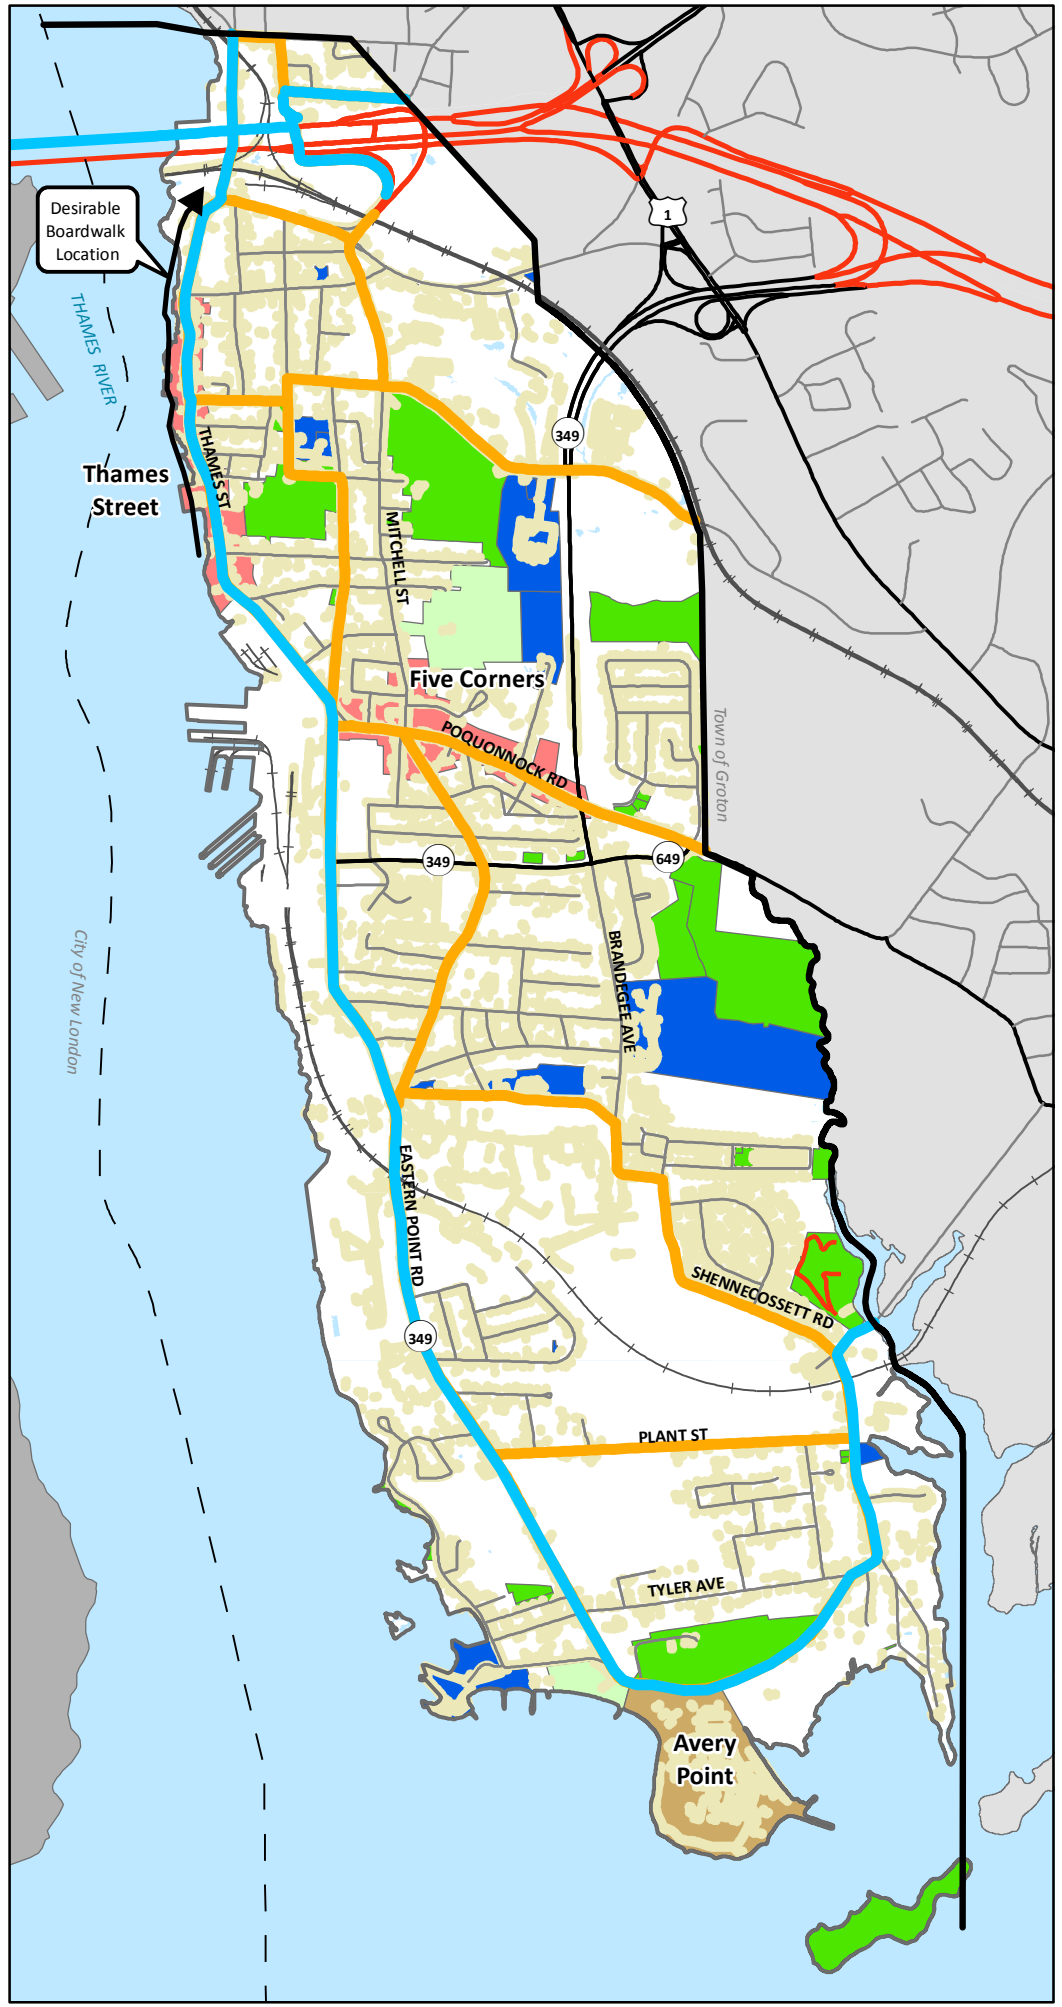

Bicycle / Pedestrian Plan

City of Groton

Legend

Sidewalks / Boardwalks

- Existing
- Proposed

Bicycle Routes

- Existing
- Desirable
- Recreation Trails

Destinations Of Interest

- Thames Street / Five Corners
- Avery Point
- Dedicated Open Space
- Managed Open Space
- Community Facility