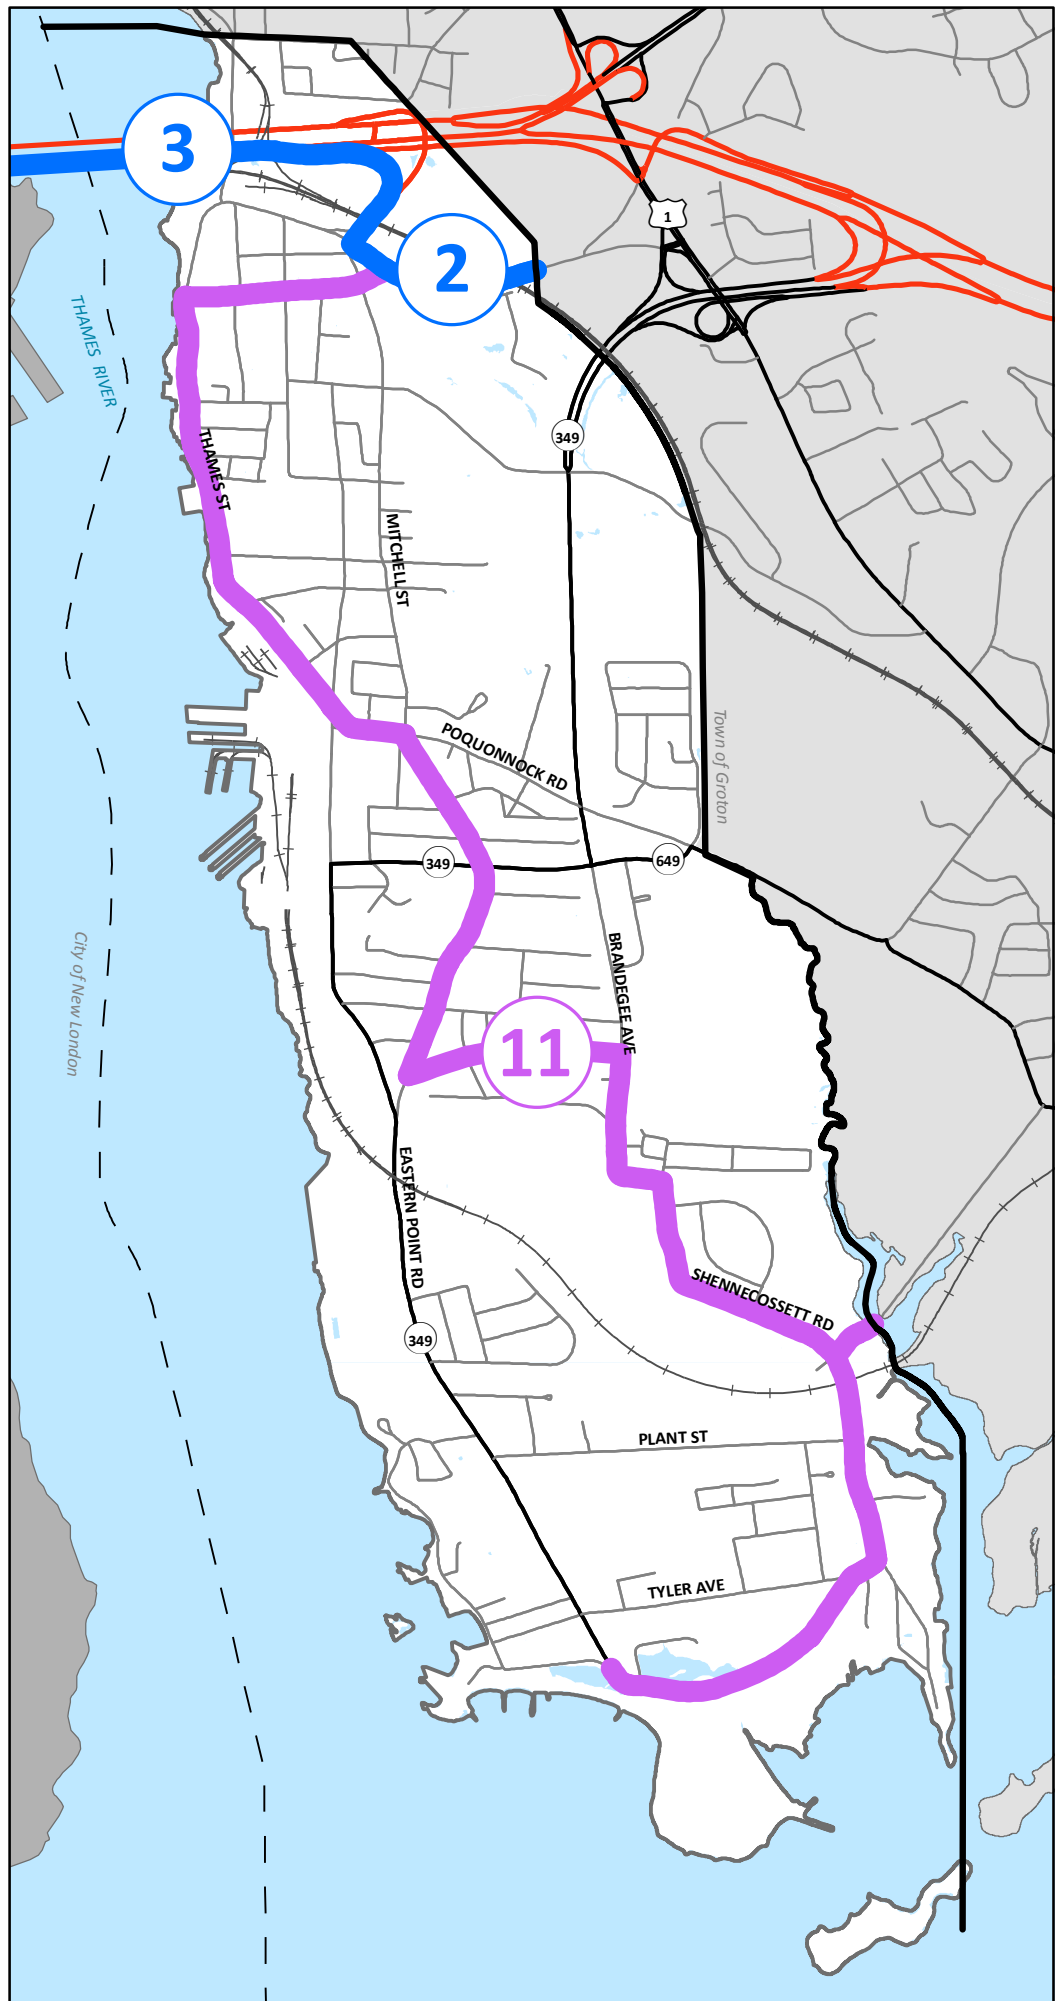

Bus Route City of Groton

Legend

-  Bus Route 2 & 3
-  Bus Route 11