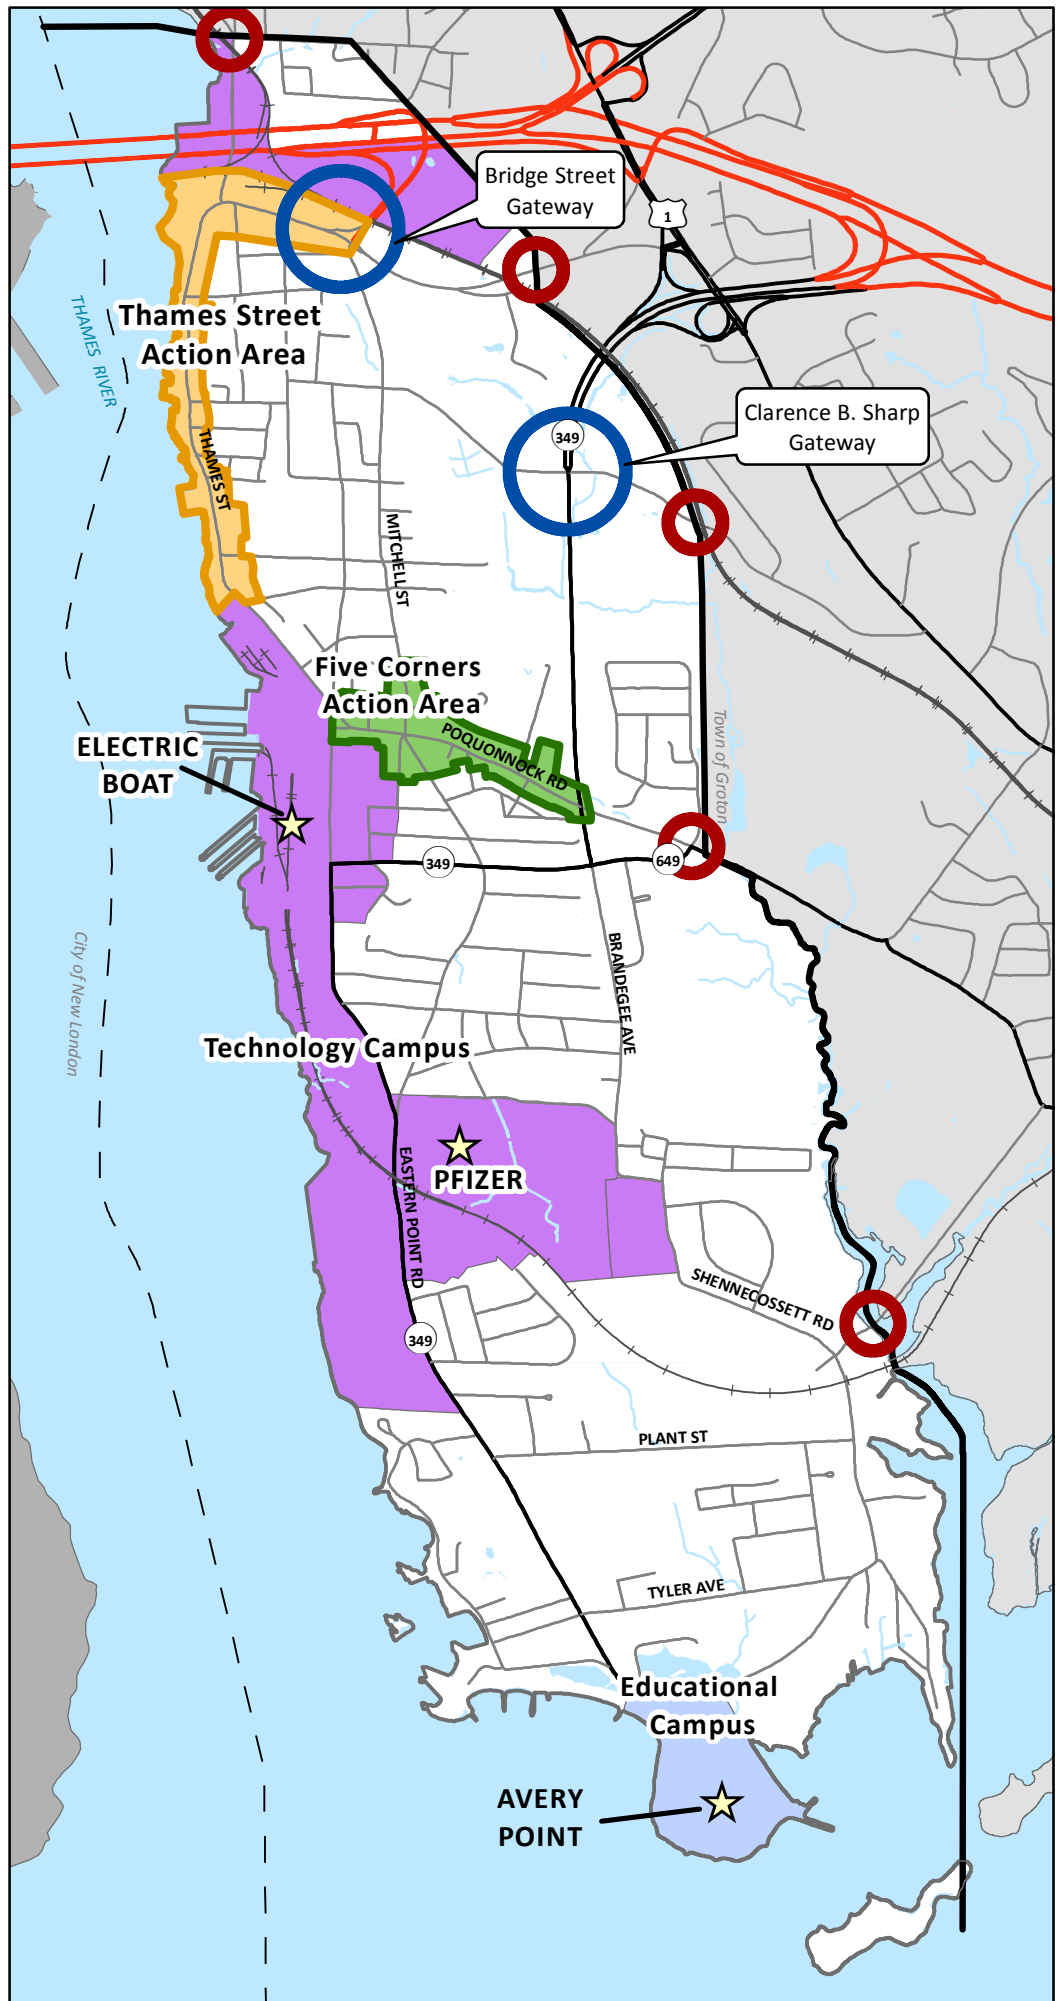

Community Form Plan City of Groton

Legend

Action Areas

-  Thames Street Action Area
-  Five Corners Action Area

Key Form Elements

-  Technology Campus
-  Educational Campus

Gateways

-  Major
-  Secondary