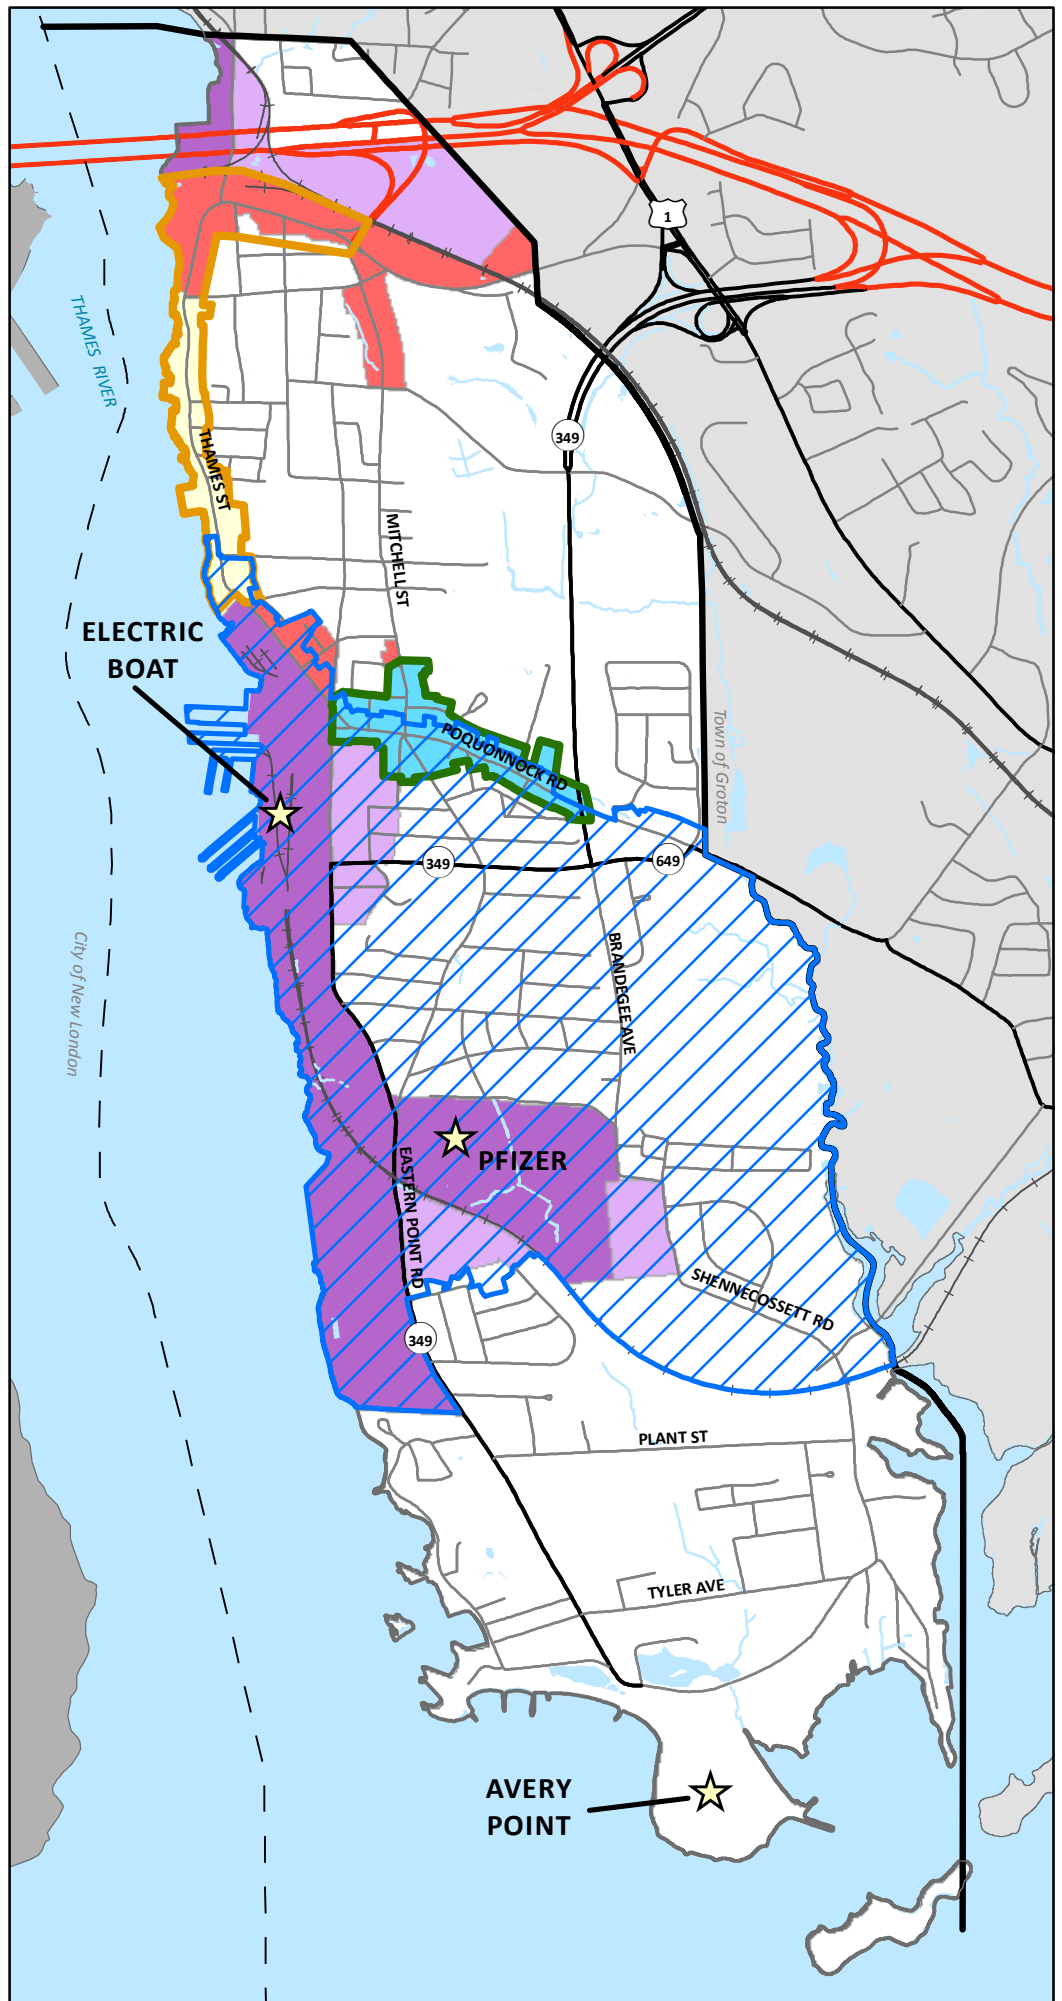

Economic Development Plan

City of Groton

Legend

Existing Business / Technology Zones

-  WBR - Waterfront Business/Residence Zone
-  FC - Five Corners
-  GC - General Commercial Zone
-  I/T - Industrial / Technology
-  TC - Technology Campus
-  Enterprise Zone
-  Thames Street Action Area
-  Five Corners Action Area