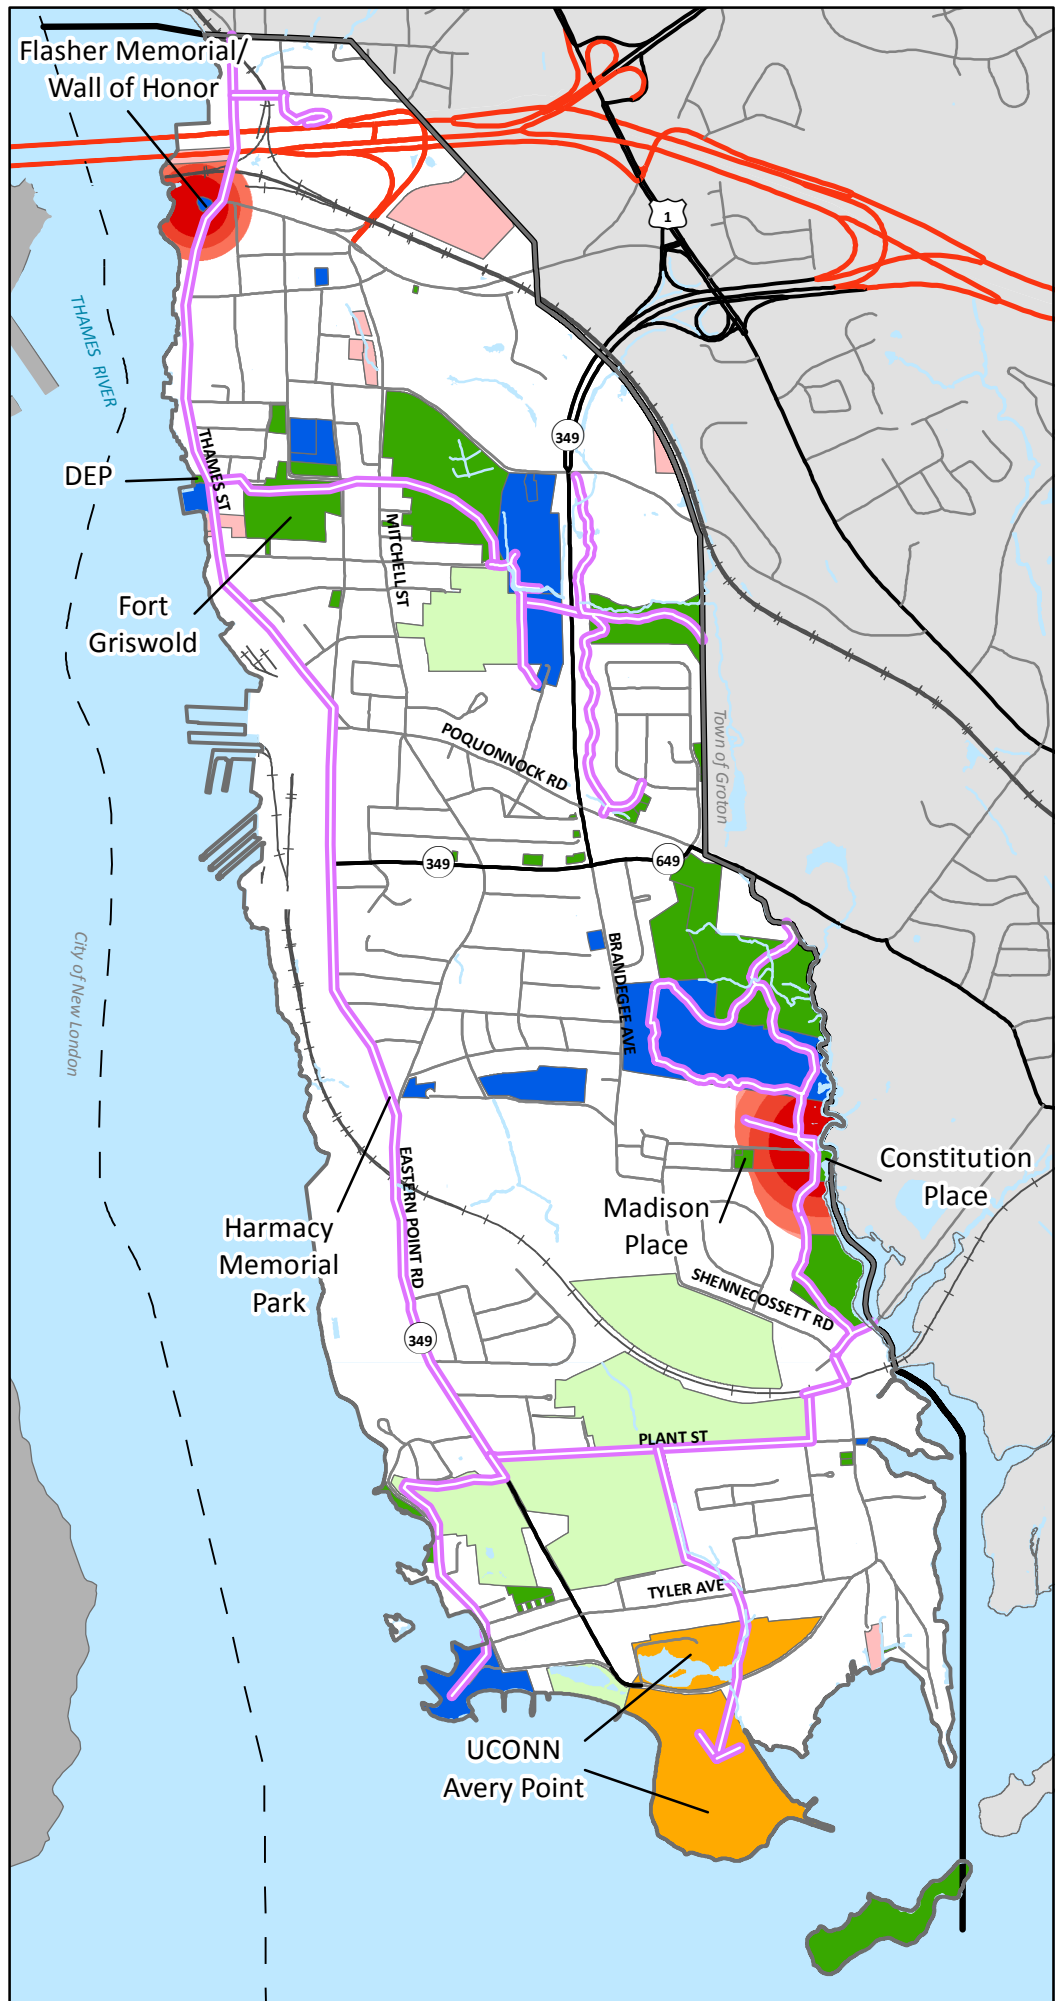

Open Space Plan

City of Groton

Legend

Existing Open Space

- Dedicated Open Space
- Managed Open Space

Other Open Space

- State Facility
- Other Public Land
- Community Facility

Desirable Open Space

- Desirable Open Space

Trail Connections

- Desirable Trails / Connections
- Water