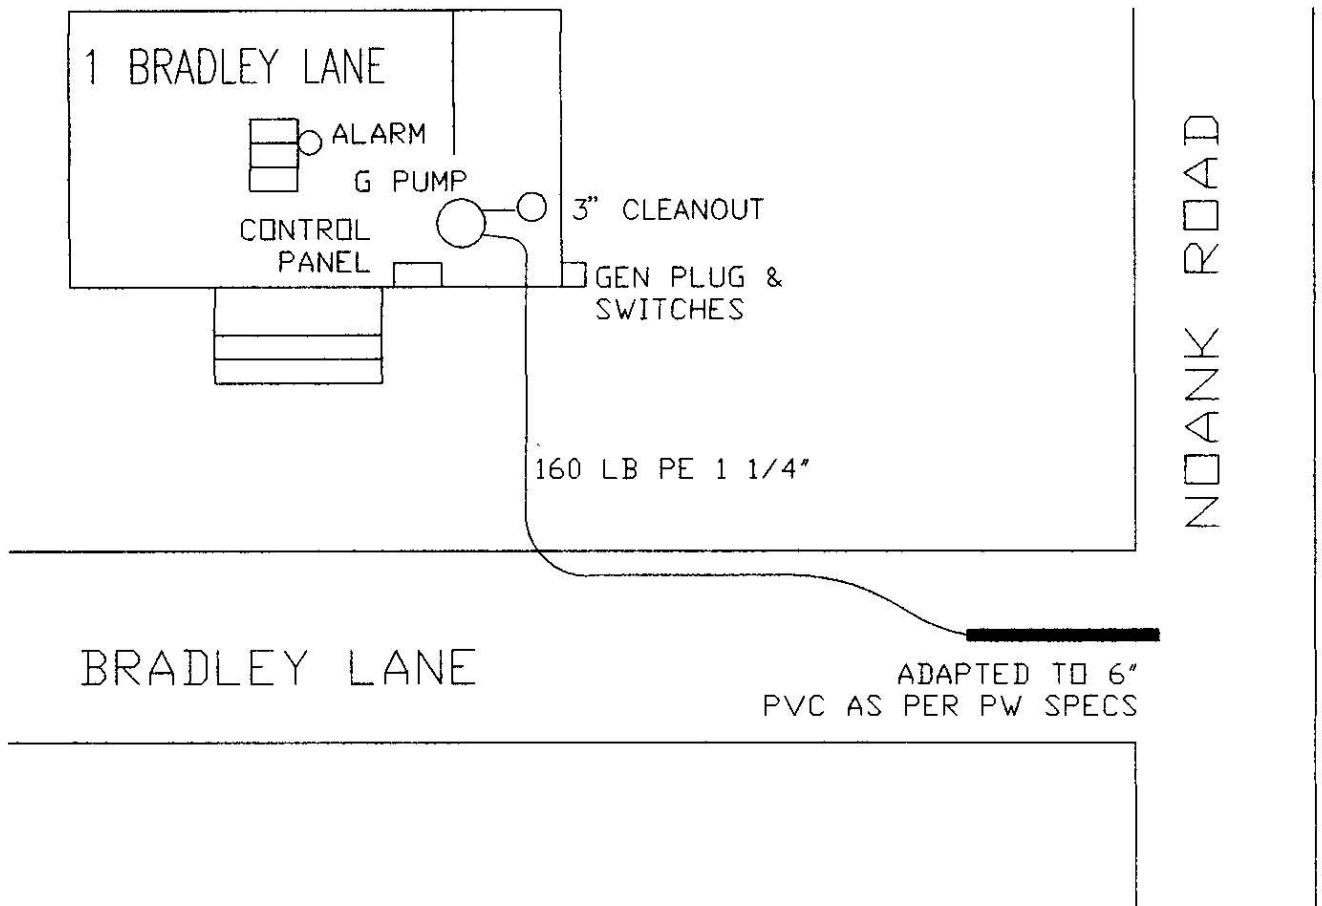

INSTALLED 8/81

PLUMBING CONT: BARTLETT INTERIOR PLUMBING  
ELEC CONT: THOMPSON ELEC  
BUILDING INSP: VENDETTI

REVISIONS

*GRINDER PUMP SKETCH*

ADDRESS: 1 BRADLEY LANE :  
MYSTIC

OWNER: BRUCE & LINDA SPEAR

TOWN OF GROTON  
WPCD  
GARY CT, GROTON