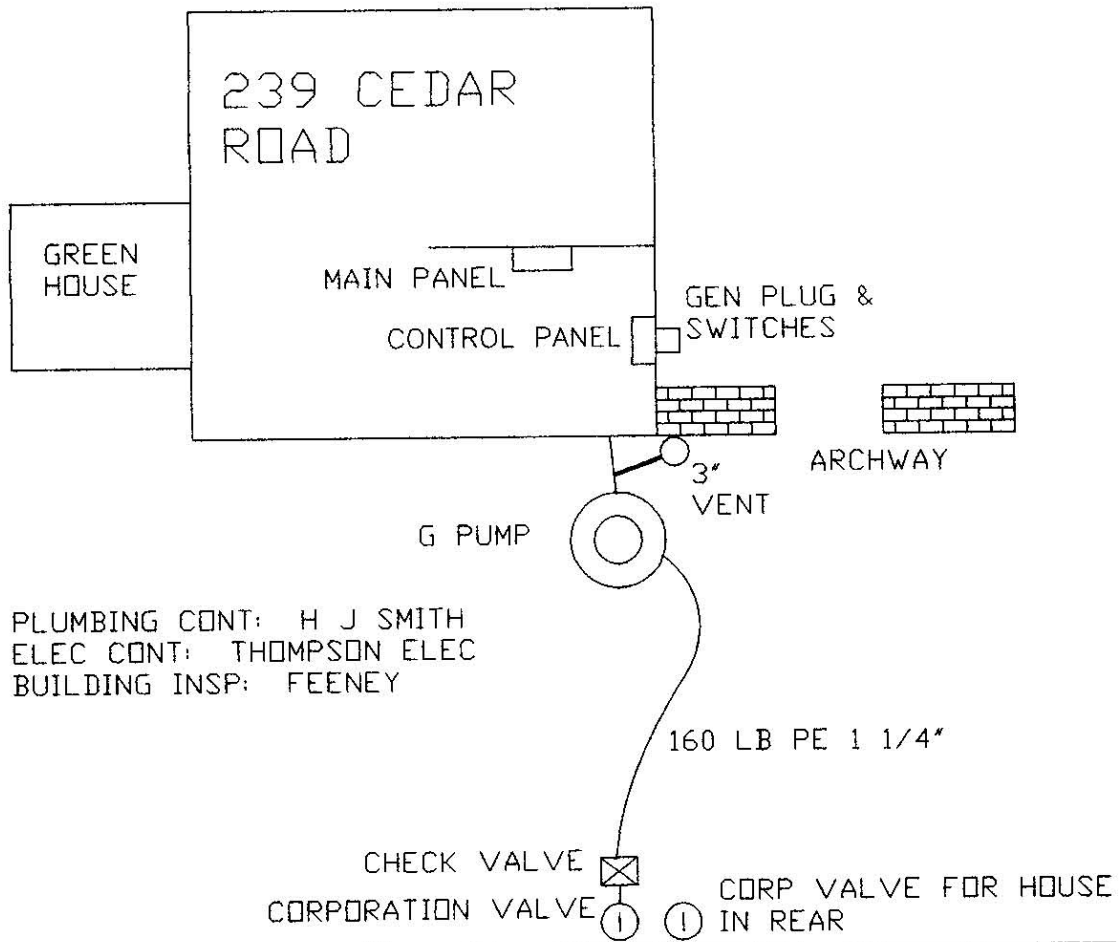

INSTALLED 6/78

CEDAR ROAD

REVISIONS	<i>GRINDER PUMP SKETCH</i>	TOWN OF GROTON WPCD GARY CT, GROTON
DWG: CEDAR239	ADDRESS: 239 CEDAR ROAD: MYSTIC	OWNER: CHARLES GLAZA