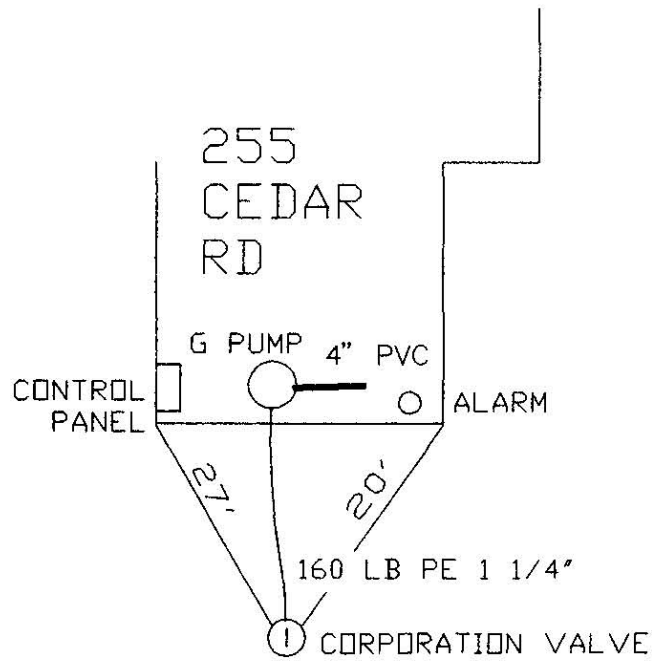

INSTALLED 10/81

PLUMBING CONT: OLD SAYBROOK
PLUMBING AND ELEC
ELEC CONT: THOMPSON ELEC
BUILDING INSP: VENDETTI

REVISIONS

GRINDER PUMP SKETCH

ADDRESS: 255 CEDAR RD
MYSTIC

OWNER: TOM MCLOUGHLIN

TOWN OF GROTON
WPCD
GARY CT, GROTON

DWG: CEDAR255