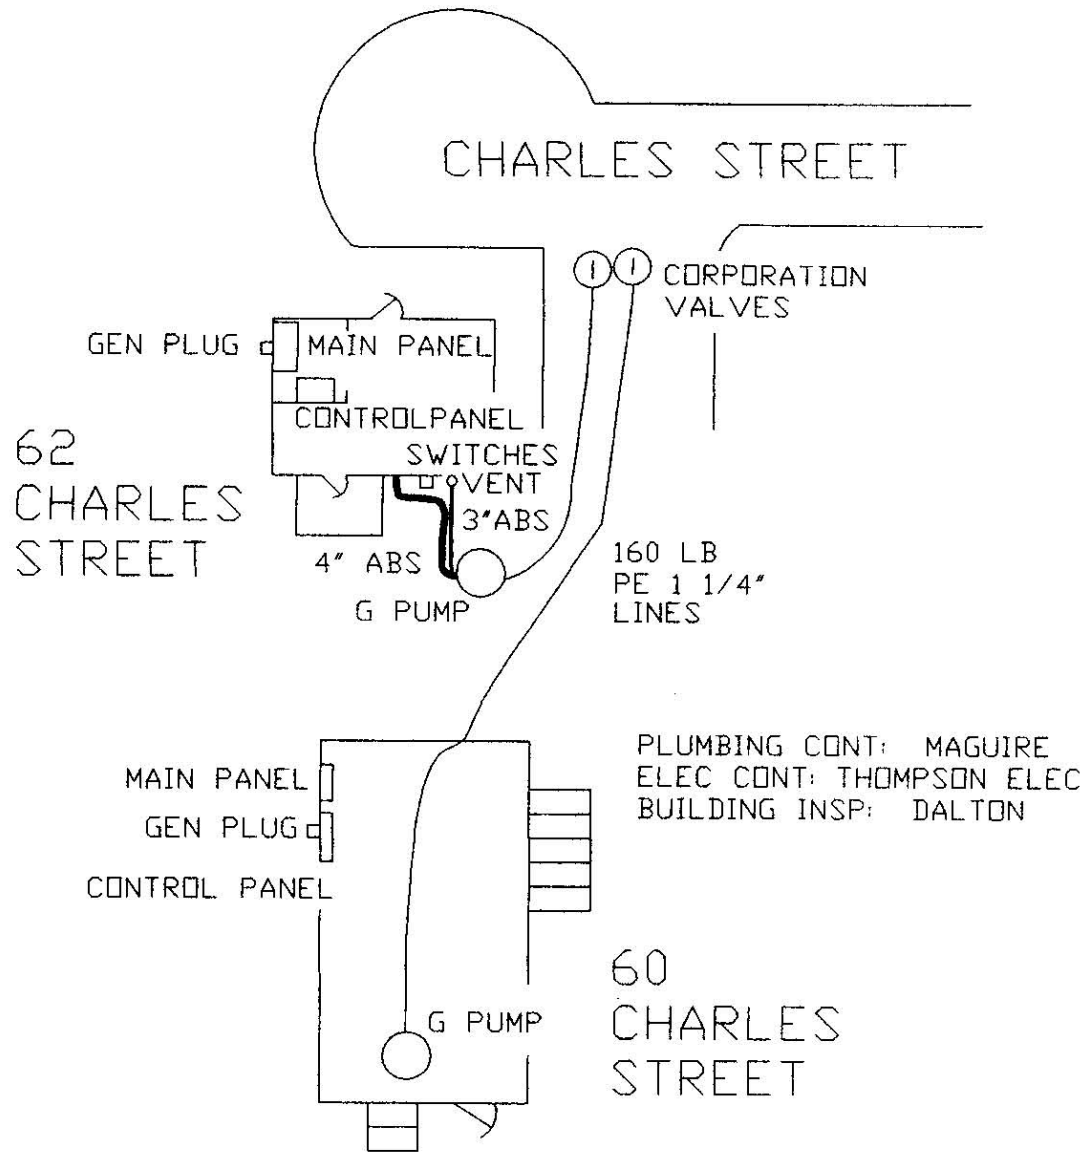

INSTALLED 4/85

REVISIONS	<i>GRINDER PUMP SKETCH</i>	TOWN OF GROTON WPCD GARY CT, GROTON
	ADDRESS: 60 CHARLES STREET	
	MYSTIC	
	OWNER: GERALD NOEL	
DWG: CHARL60		