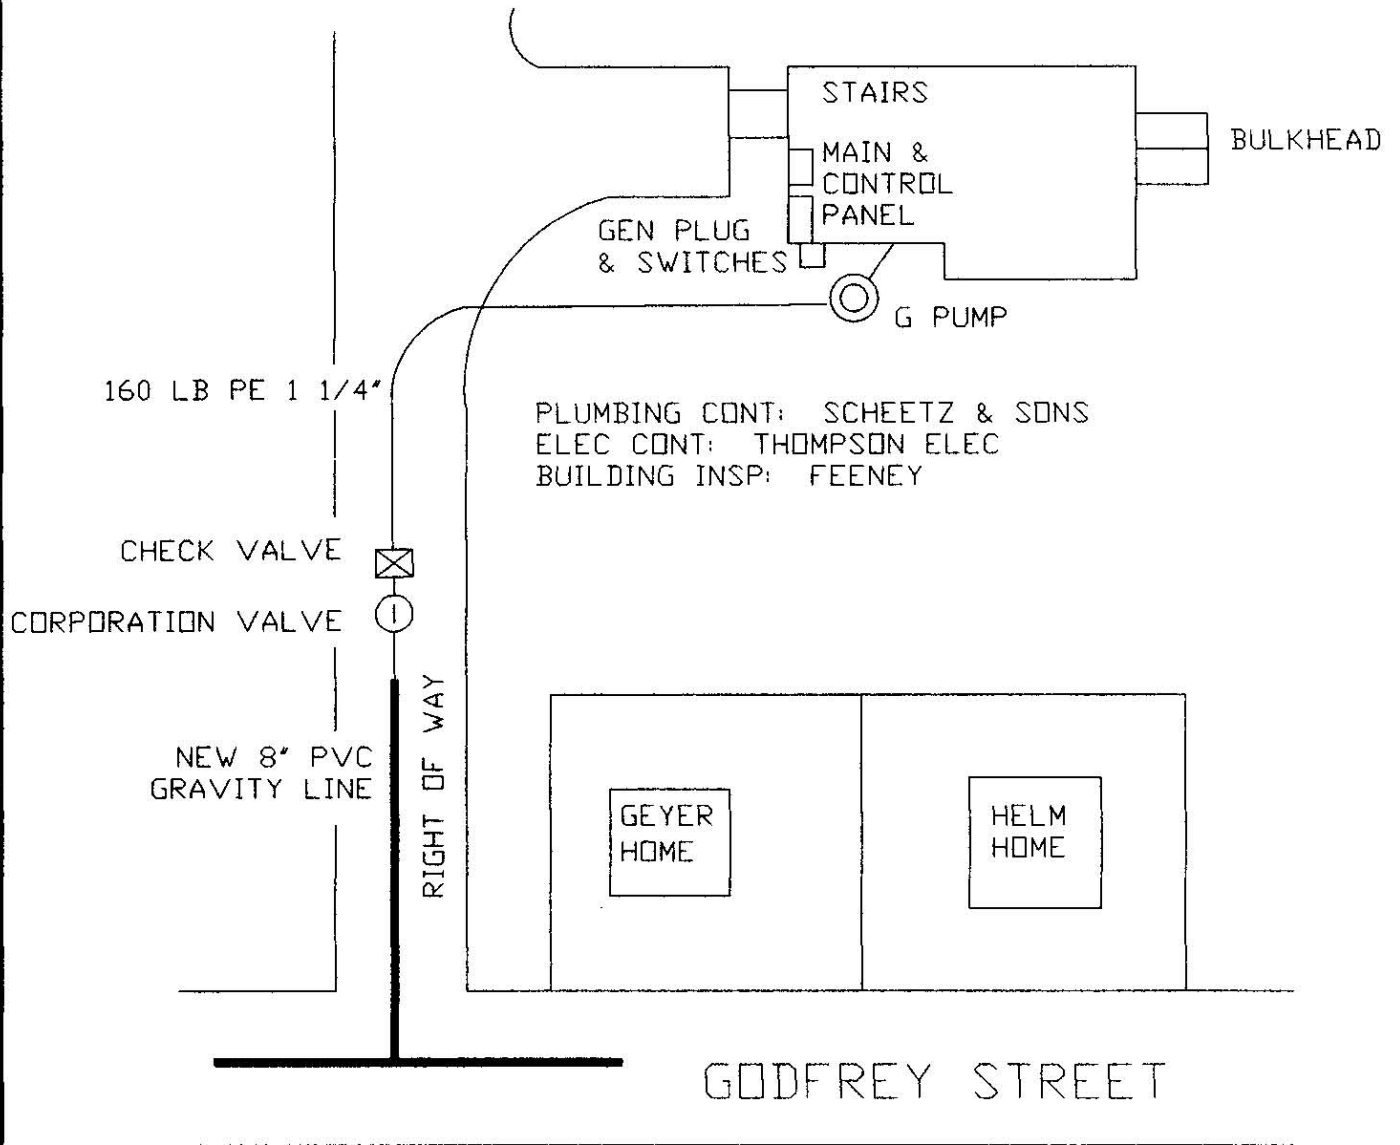

INSTALLED 11/87

8 1/2 GODFREY ST

REVISIONS

GRINDER PUMP SKETCH

ADDRESS: 8 1/2 GODFREY ST
MYSTIC

OWNER: GUY HERMANN

DWG: GODFREY8

TOWN OF GROTON
WPCD
GARY CT, GROTON