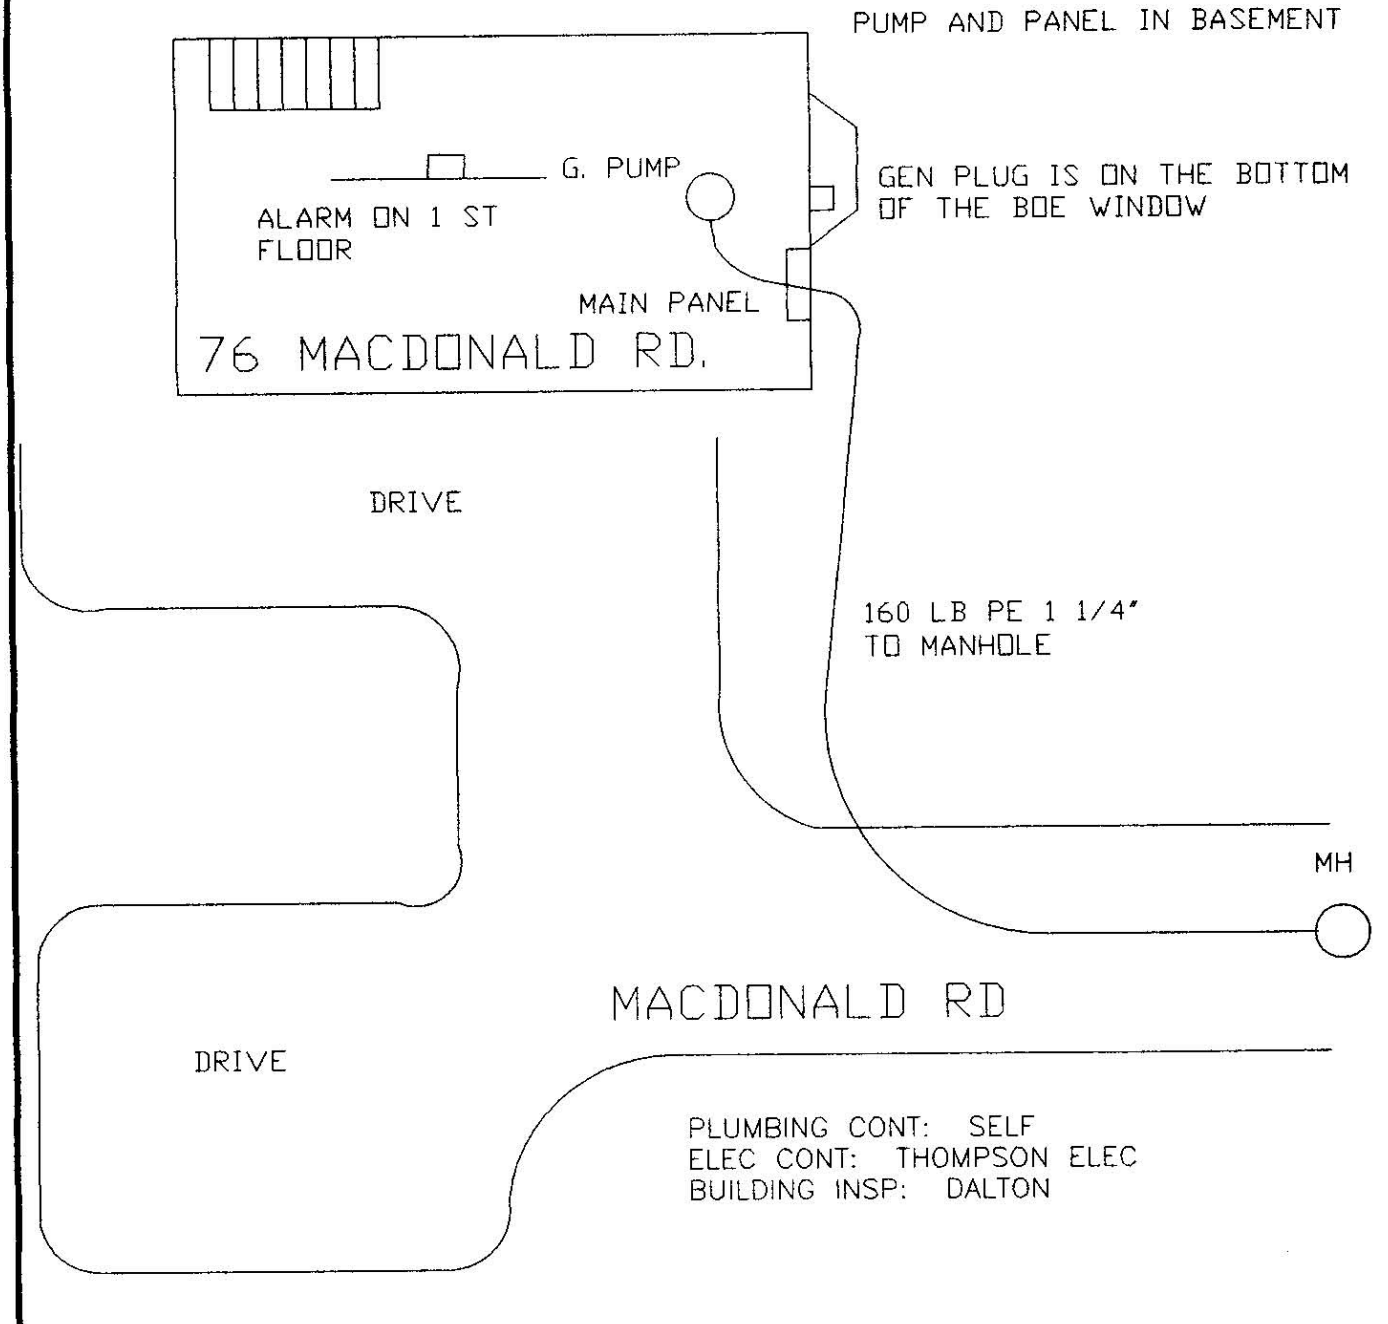

INSTALLED 6/83

REVISIONS	<i>GRINDER PUMP SKETCH</i>	TOWN OF GROTON
	ADDRESS: 76 MACDONALD CT.	WPCD
	NOANK	GARY CT, GROTON
DWG: MACDON76	OWNER: JOHN & BRENDA TAFT	