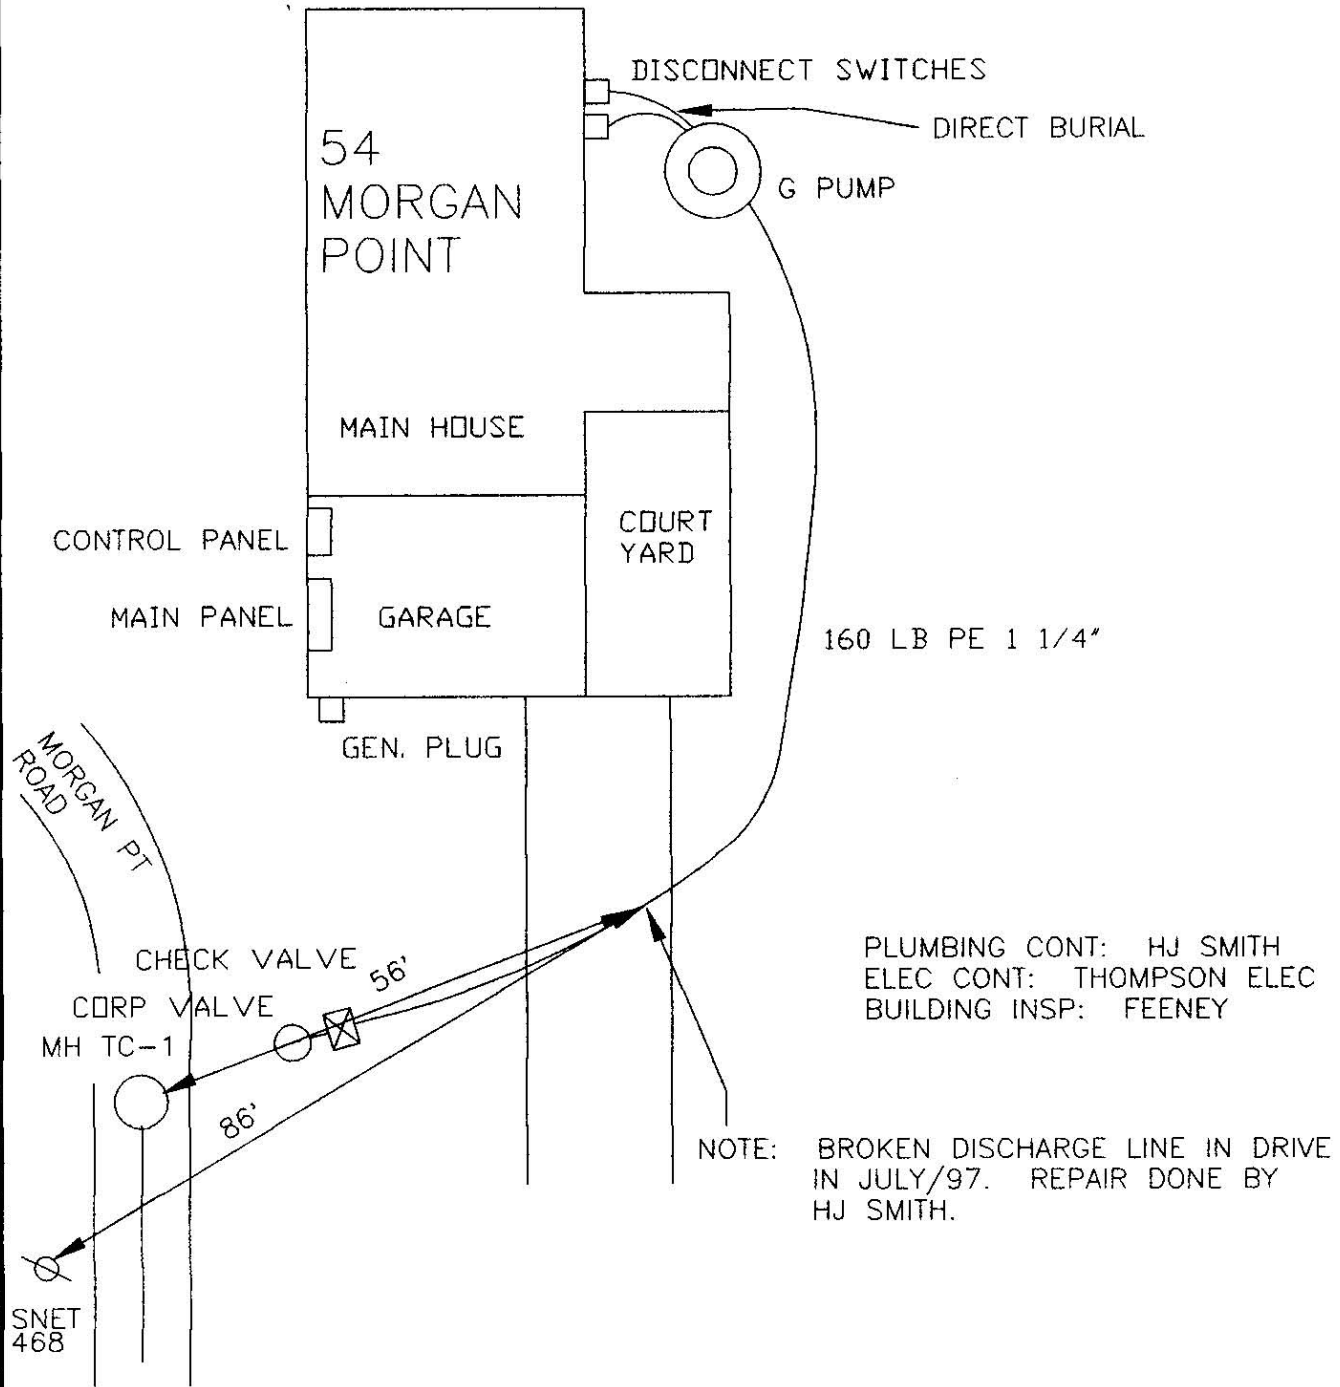

INSTALLED 6/78

REVISIONS	<i>GRINDER PUMP SKETCH</i>	TOWN OF GROTON
	ADDRESS: 54 MORGAN POINT	WPCD
	NOANK	GARY CT, GROTON
DWG: MORGAN54	OWNER: KATHARINE STRONG	