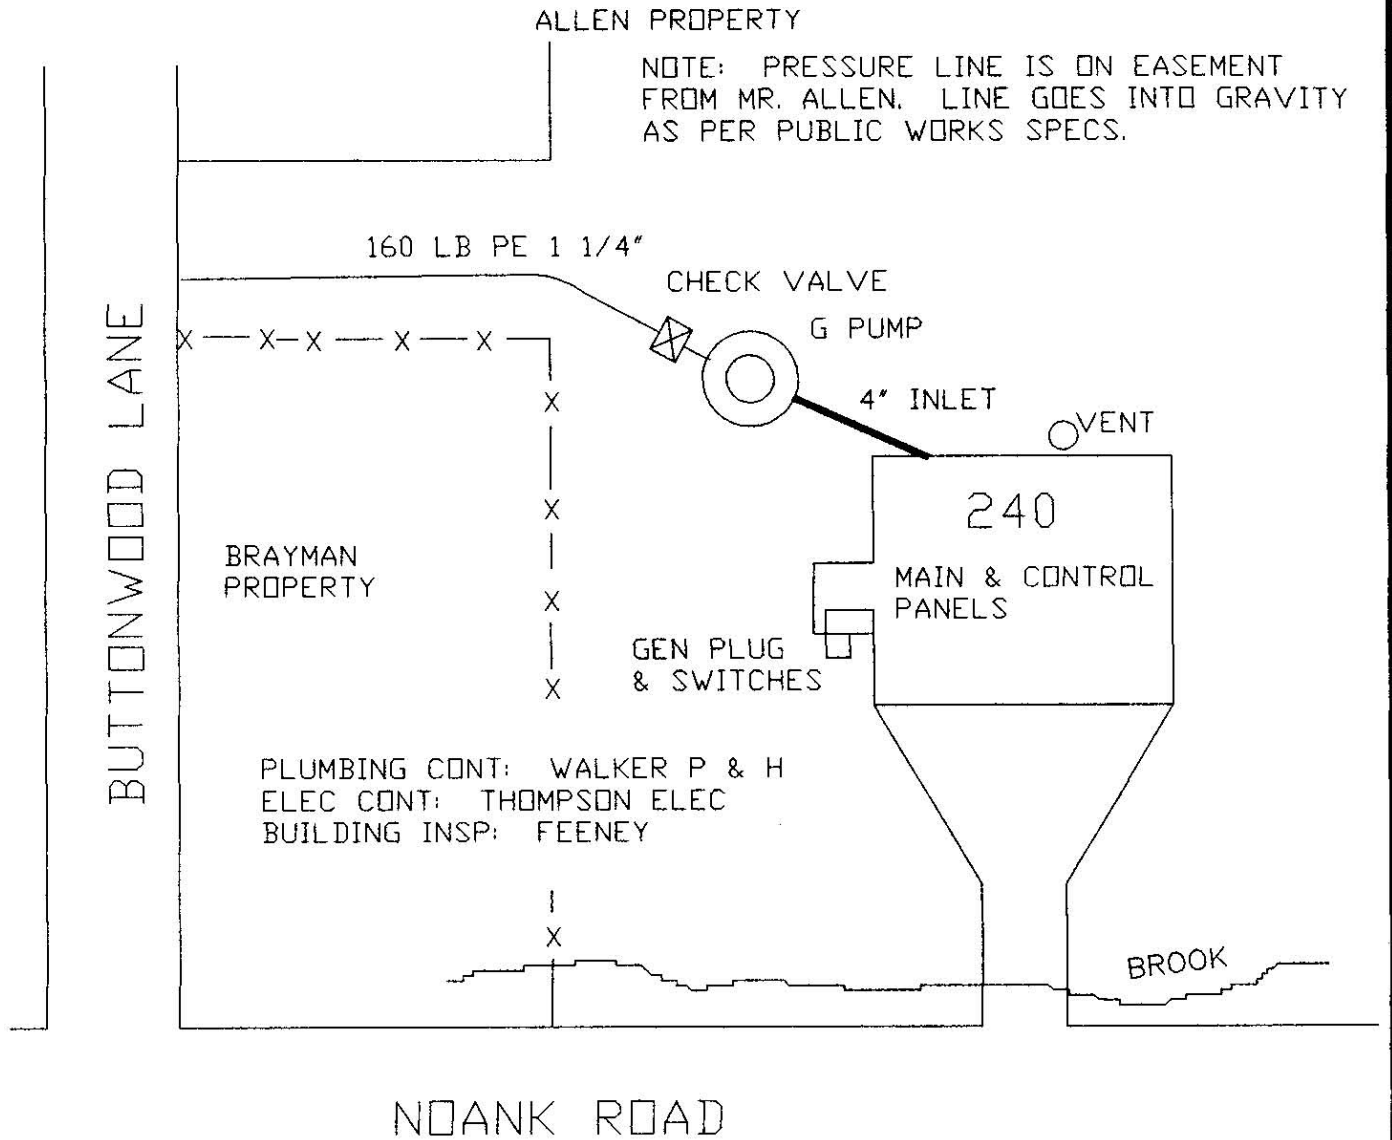

INSTALLED 9/81

REVISIONS	GRINDER PUMP SKETCH	TOWN OF GROTON WPCD GARY CT, GROTON
DWG: NOANK240	ADDRESS: 240 NOANK ROAD MYSTIC	OWNER: VOGEL