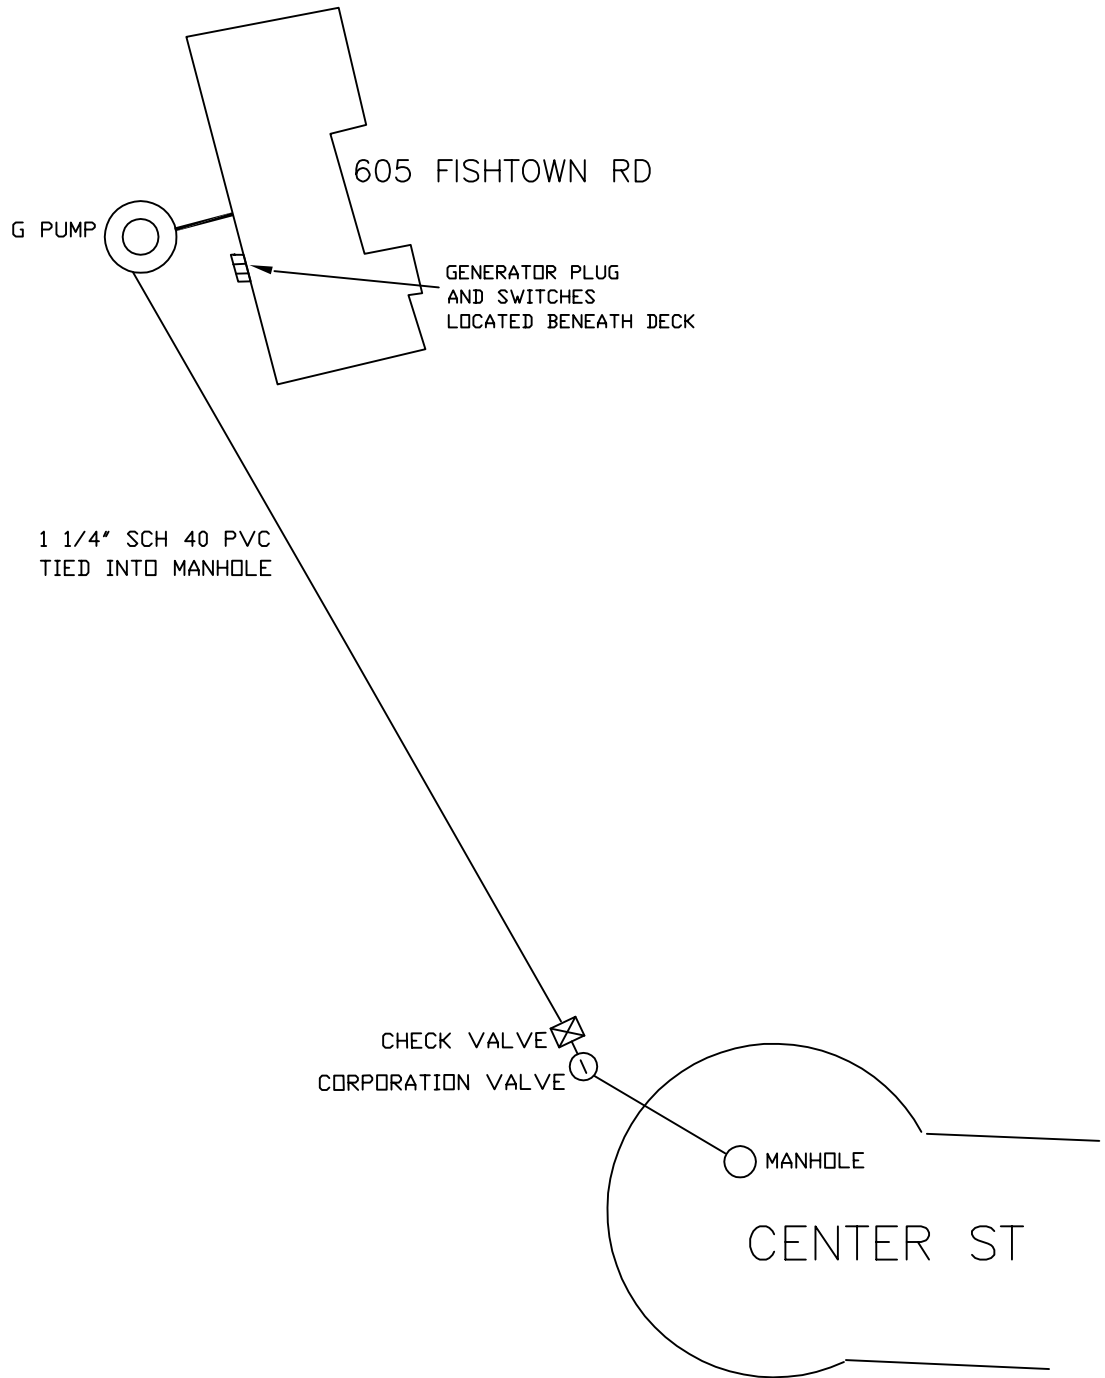

PLUMBING CONT:
ELEC CONT:
BUILDING INSP: MATZDORF

INSTALLED
4/15/08

REVISIONS

GRINDER PUMP SKETCH

ADDRESS: 605 FISHTOWN RD
MYSTIC

OWNER: LAWRENCE CHESLER

TOWN OF GROTON
WPCD
GARY CT, GROTON

DWG: CHESLER