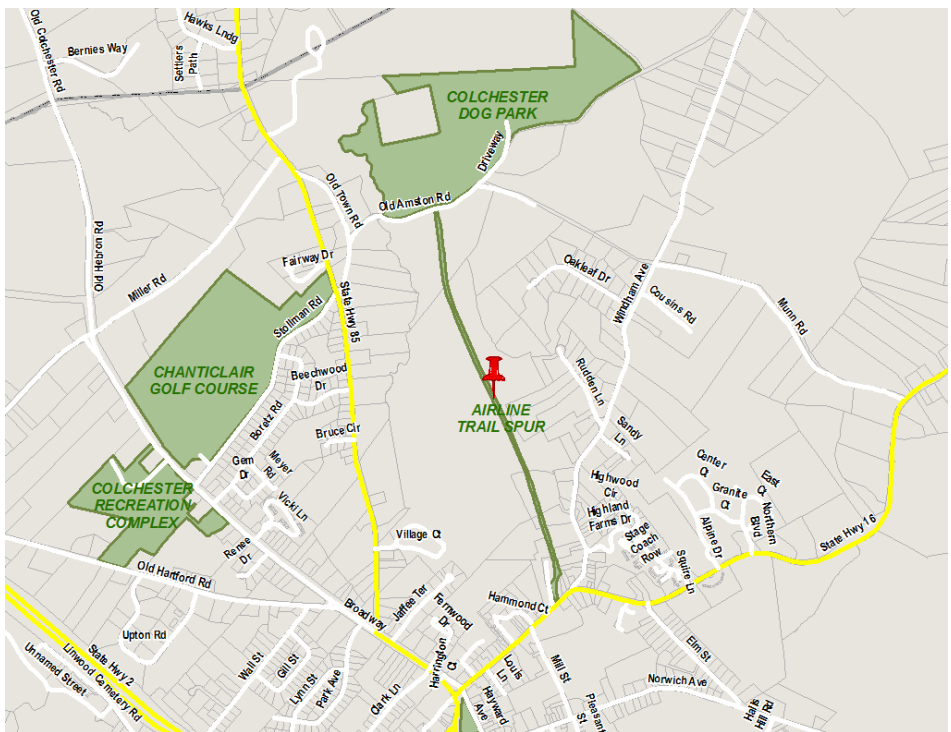

AIR LINE TRAIL SPUR

0 LEBANON AVE COLCHESTER, CT 06415

OWNER: Town of Colchester

HOURS: Dawn to Dusk

DIRECTIONS:

From CT-2 E, Take exit 18 for CT-16 toward Colchester, Turn right onto CT-16 E/Middletown Rd, Continue to follow CT-16 E, Turn left onto Main St, Turn right to stay on Main St, Continue onto Lebanon Ave, Destination will be on the left.

From CT-2 W, Take exit 18 for CT-16 toward Colchester/ Middletown, Turn right onto CT-16 E/Linwood Ave, Turn left onto Main St, Turn right to stay on Main St, Continue onto Lebanon Ave, Destination will be on the left.

The Airline Trail Spur and parking lot is located behind Sunshine Cycle and Run on Lebanon Ave.

Trail Name	Segment Distances (rounded to nearest tenth of mile)
------------	---

Lebanon Ave to Old Amston Rd	1.0 miles
Old Amston Rd to Rt 85	1.9 miles
Rte 85 to Air Line Trail	0.6 miles