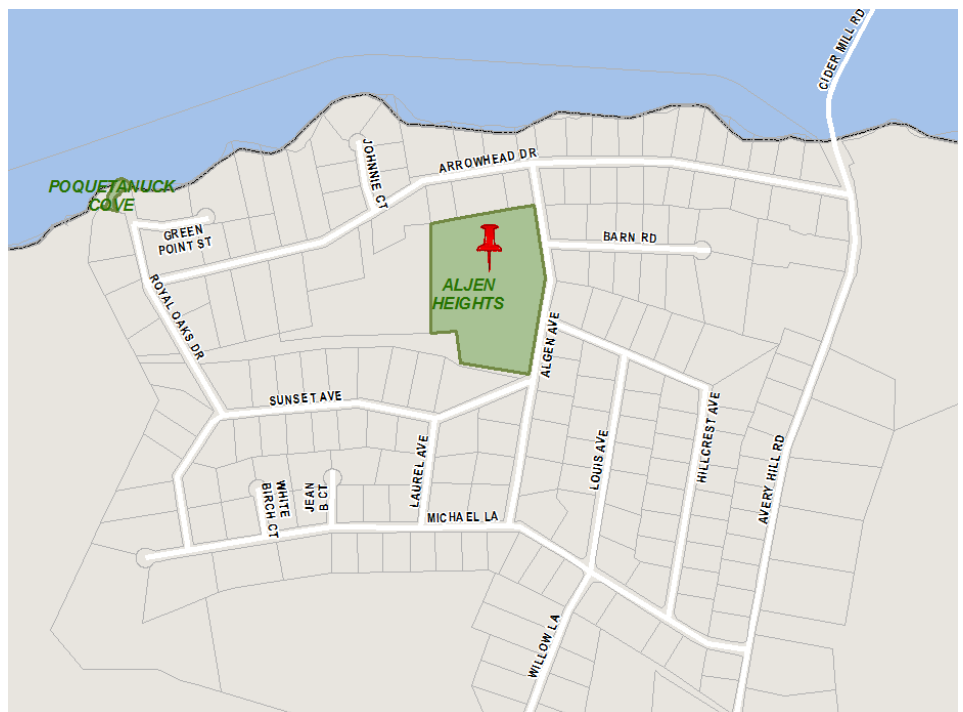

# ALJEN HEIGHTS

17 ALJEN AVENUE, LEDYARD CT 06339

**OWNER:** Town of Ledyard

**HOURS:** Dawn to Dusk

## DIRECTIONS:

From I-95 S Take exit 88 for CT-117 toward Downtown Groton, Turn right onto CT-117 N, Continue onto CT-2A W, Turn left onto Cider Mill Continue on Arrowhead Dr. Drive to Aljen Ave Rd, Continue onto Avery Hill Rd, Turn right onto Arrowhead Dr, Turn left onto Aljen Ave, Destination will be on the right.

From I-95 N Take exit 88 for CT-117 toward Noank/Groton Long Point, Turn left onto CT-117 N, Continue onto CT-2A W, Turn left onto Cider Mill Rd, Continue onto Avery Hill Rd, Continue on Arrowhead Dr. Drive to Aljen Ave, Turn right onto Arrowhead Dr, Turn left onto Aljen Ave, Destination will be on the right.

## Park Information:

This 5.21 acre facility is located at 17 Aljen Avenue in the Aljen Heights section of Ledyard. This facility contains a ballfield and play area.