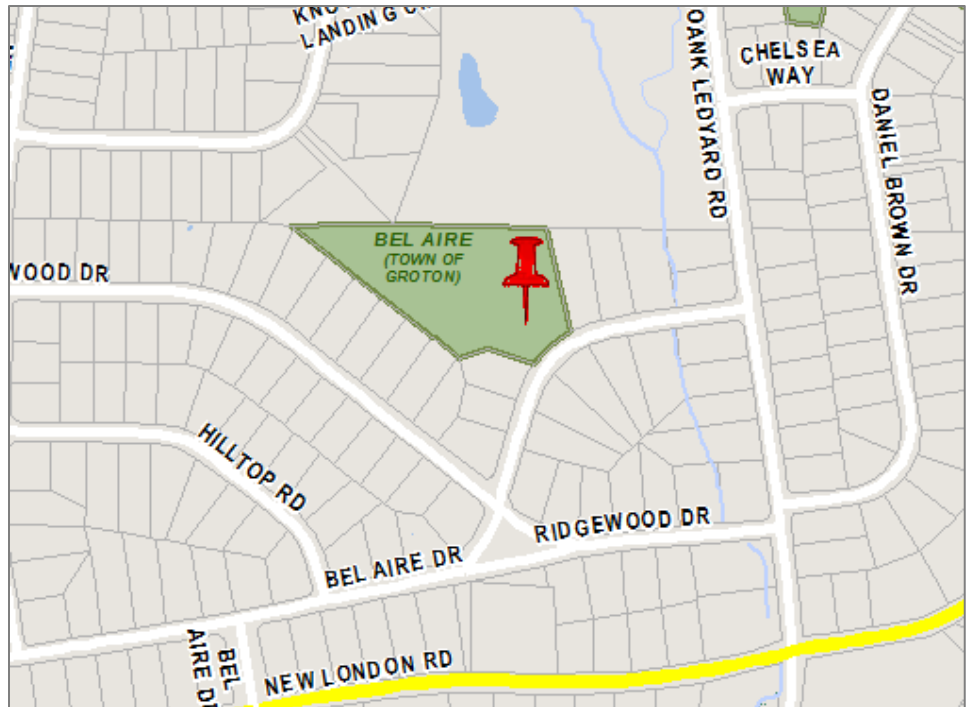

BEL AIRE

0 BEL AIRE DRIVE, GROTON CT 06340

OWNER: Town of Groton

HOURS: During Daylight Hours

DIRECTIONS:

From I-95 N & S, Take exit 89 for Allyn St, Go South onto State Hwy 614/Allyn St, Turn right at the 1st cross street onto Sandy Hollow Rd, Turn left onto Noank Ledyard Rd, Turn right onto Bel Aire Dr, Destination will be on the right

Park Information:

Bel Aire Park is a 3.5 acre neighborhood park. Park amenities include a playground for children age 5-12, a swing set and basketball court.

GROTON
PARKS & RECREATION