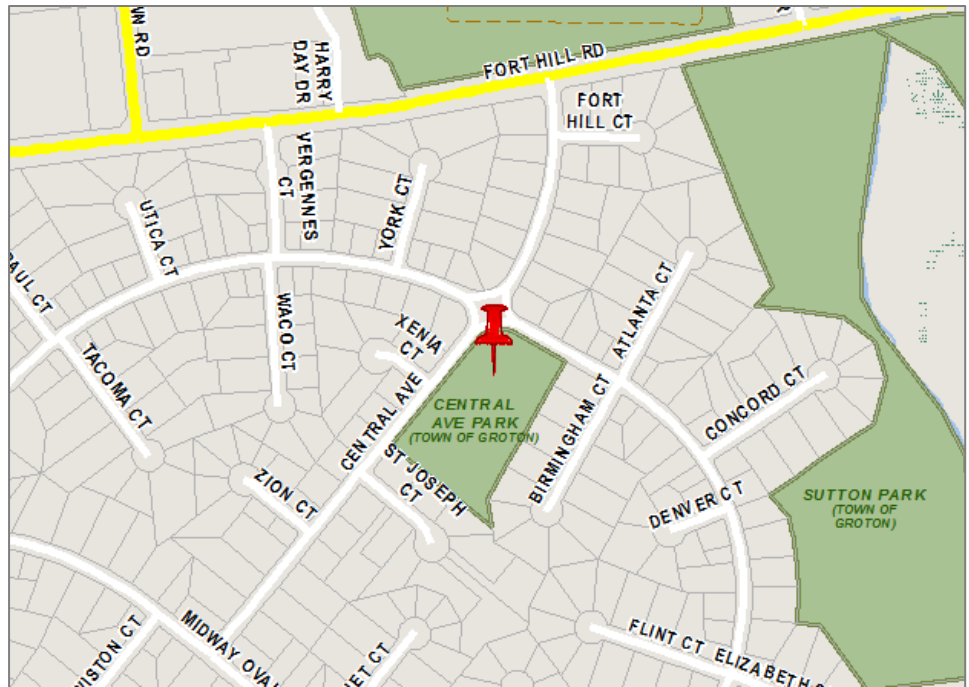

CENTRAL AVE PARK

36 CENTRAL AVENUE, GROTON CT 06340

OWNER: Town of Groton
HOURS: During Daylight Hours

DIRECTIONS:

From I-95 N & S, Take exit 88 for CT-117 toward Noank/Groton Long Point, Go South on CT-117 S, Turn left onto Fort Hill Rd, Turn right onto Central Ave, At the traffic circle, continue straight to stay on Central Ave, Destination will be on the left

Park Information:

Central Ave Park is a 3.5+ acre neighborhood park. Park amenities include open space and a basketball court. The basketball court is located behind one of three building that the Town leases to the TVCCA for childcare. The playground belongs to the childcare center and is not open to the public.