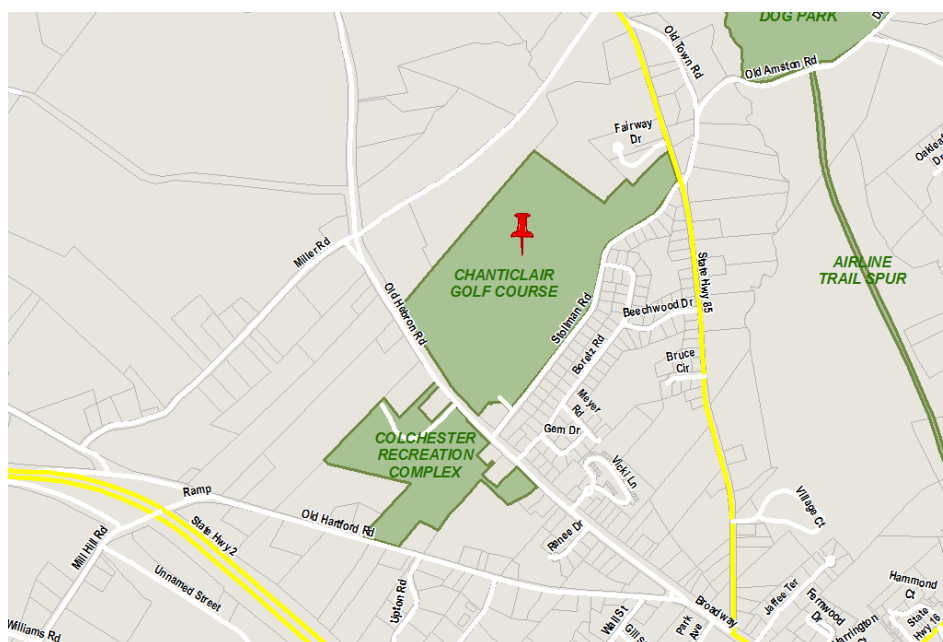

CHANTICLAIR GOLF COURSE

288 OLD HEBRON RD COLCHESTER, CT 06415

**OWNER: STOLLMAN ANITA +
BERKOWITZ S TR**

**HOURS: Call for Hours
(860) 537-3223**

DIRECTIONS:

Head southeast on CT-2 E, Take exit 17 toward Business Route/Colchester, Turn left onto Mill Hill Rd, Sharp left onto Old Hartford Rd, Slight right onto Old Hartford Rd/Old Rte 2, Continue on Miller Rd. Take Old Hebron Rd to Stollman Rd, Turn right onto Miller Rd, Turn right toward Old Hebron Rd, Slight right onto Old Hebron Rd, Turn left onto Stollman Rd.

Head northwest on CT-11 N, Use the right lane to merge onto CT-2 W, Take exit 18 for CT-16 toward Colchester/Middletown, Turn right onto CT-16 E/Linwood Ave, Turn left onto Main St, Continue onto Broadway St, Continue onto Hayward Ave, Continue onto Broadway, Continue straight to stay on Broadway, Follow Old Hebron Rd to Stollman Rd, Slight right to stay on Broadway, Continue onto Old Hebron Rd, Turn right onto Stollman Rd.

Park Information:

288 Old Hebron Road, Colchester, CT 06415. Chanticlair Golf Course offers the best in equipment and apparel to compliment your game.

Stop by the fully-stocked Colchester golf Pro Shop before or after your round and browse through name brands. Friendly staff will help you make start times, rent golf carts, and register you and your guests before each round of golf.