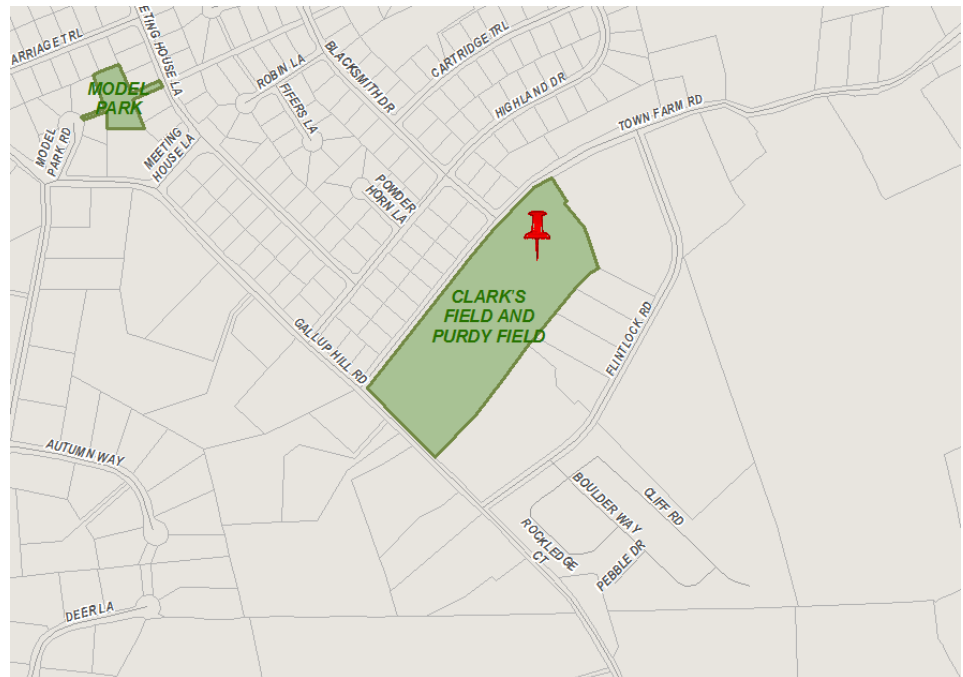

# CLARK PURDY FIELDS

71 TOWN FARM ROAD, LEDYARD CT 06339

**OWNER:** Town of Ledyard

**HOURS:** Dawn to Dusk

## DIRECTIONS:

From I-95 S Take exit 89 toward Allyn St/Noank/Groton Long Point, Turn right onto Mystic St, Continue onto Cow Hill Rd, Continue onto Pumpkin Hill Rd, Turn right onto Gallup Hill Rd, Turn left onto Town Farm Rd, Destination will be on the right.

From I-95 N Take exit 89 toward Allyn St/Noank/Groton Long Point, Turn left onto Mystic St, Continue onto Cow Hill Rd, Continue onto Pumpkin Hill Rd, Turn right onto Gallup Hill Rd, Turn left onto Town Farm Rd, Destination will be on the right.

## Park Information:

This 10 acre facility is located at 71 Town Farm Road by Gallup Hill School. Both facilities have athletic lights and is used for soccer from April to November.