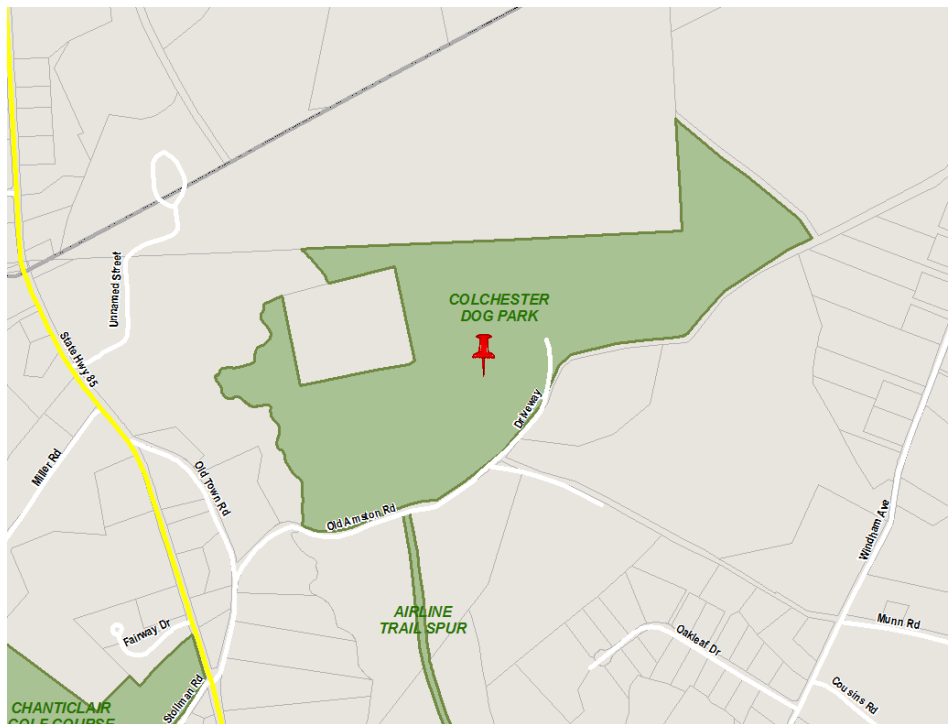

# COLCHESTER DOG PARK

89 OLD AMSTON RD COLCHESTER, CT 06415

**OWNER:** Town of Colchester

**HOURS:** Dawn to Dusk

## DIRECTIONS:

From CT-2 E, Take exit 17 toward Business Route/Colchester, Turn left onto Mill Hill Rd, Turn right onto Old Hartford Rd, Pass by Dollar General (on the right in 0.6 mi), Merge onto Broadway, Turn left onto Amston Rd, Turn right onto Old Amston Rd, Destination will be on the right.

From CT-2 W, Take exit 18 for CT-16 toward Colchester/ Middletown, Turn right onto CT-16 E/Linwood Ave, Turn left onto Main St, Continue onto Broadway St, Continue onto Hayward Ave, Continue onto Broadway, Turn right onto Amston Rd, Turn right onto Old Amston Rd, Destination will be on the right.