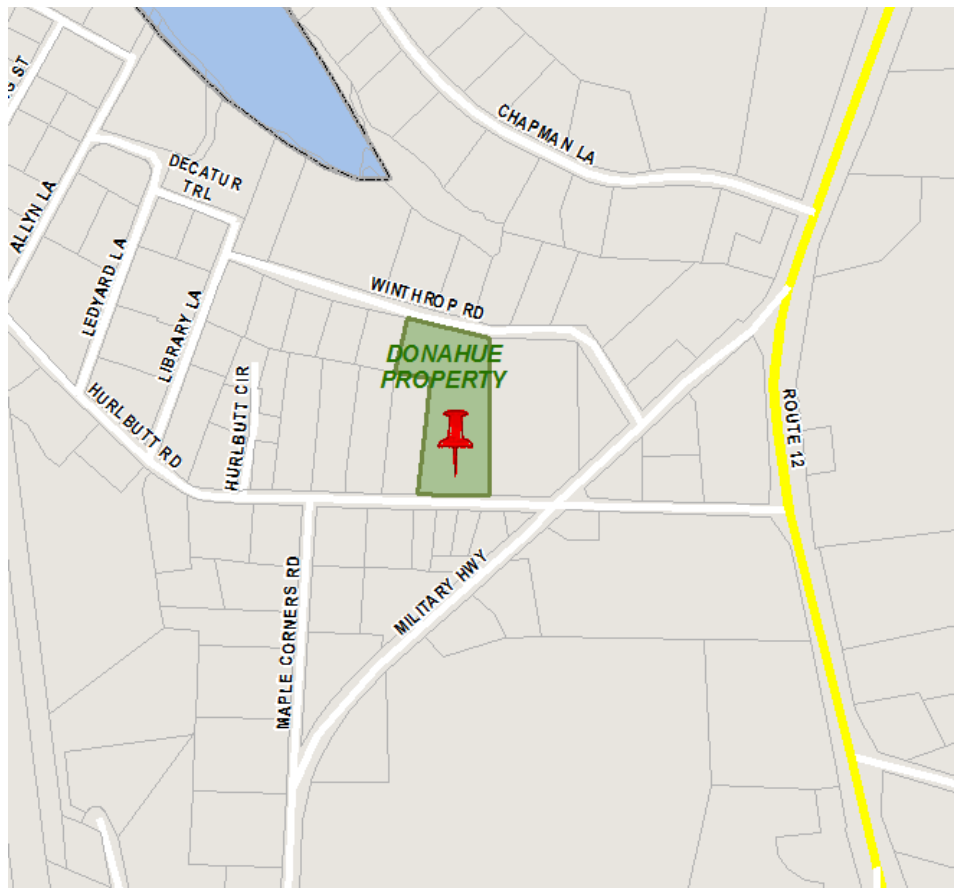

# DONAHUE PROPERTY

13 WINTHROP ROAD, GALES FERRY CT 06339

**OWNER:** Town of Ledyard

**HOURS:** Dawn to Dusk

## DIRECTIONS:

From I-95 S Take exit 86 for CT-12 toward U.S. Sub Base/Gales Ferry, Continue onto Kings Hwy, Turn right toward CT-12 N/Long Hill Rd, Turn right onto CT-12 N/Long Hill Rd, Continue to follow CT-12 N, Turn left onto Military Hwy, Turn right onto Winthrop Rd, Destination will be on the left.

From I-95 N Use the left 2 lanes to take exit 86 for CT-12, Use any lane to turn right onto CT-12 N, Turn left onto Military Hwy, Turn right onto Winthrop Rd, Destination will be on the left.

## Park Information:

This property is located behind the Gales Ferry Community Center. It contains a playset, tennis court, and basketball court. This facility is located at 13 Winthrop Road in Gales Ferry.