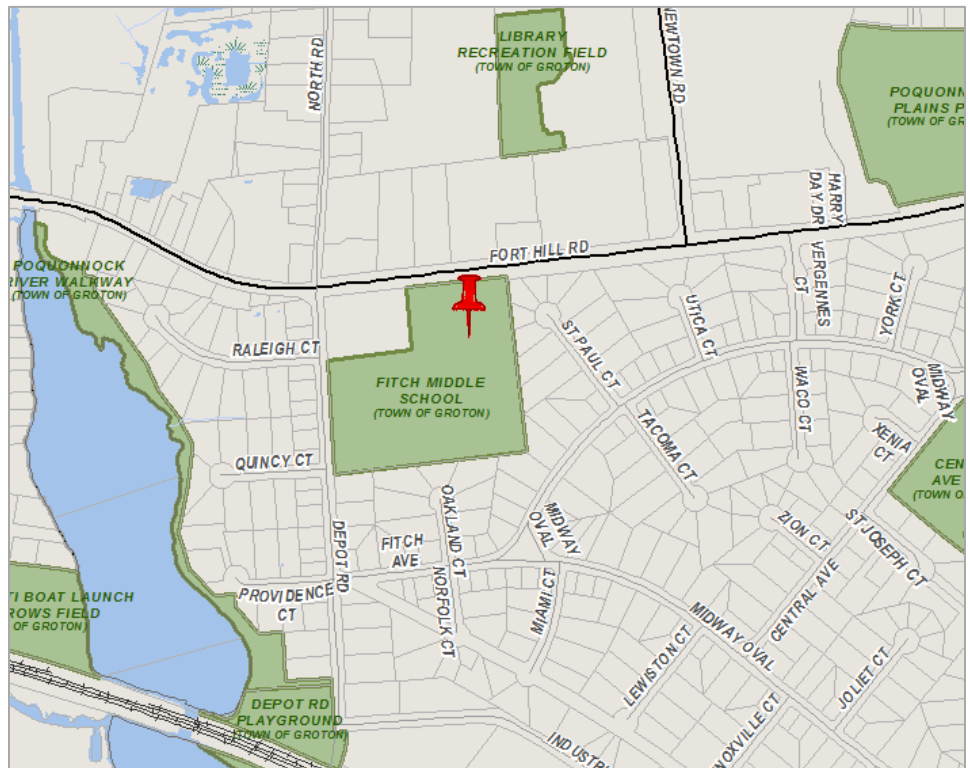

FITCH MIDDLE SCHOOL

61 FORT HILL ROAD, GROTON CT 06340

OWNER: Town of Groton
HOURS: During Daylight Hours

DIRECTIONS:

From I-95 N & S, Take exit 88 for CT-117 toward Noank/Groton Long Point, Go South onto CT-117 S, Turn left onto Fort Hill Rd, Turn right onto Groton Long Point Rd, Turn right, At the traffic circle, take the 2nd exit, Destination will be on the right

Park Information:

Fitch Middle School is a 10 + acres parcel. There are two multipurpose fields and two baseball fields. The gymnasium is used by the Parks and Recreation department for various programs. A portion of the building will become the community center once the Parks and Recreation Department relocates to the building in the summer of 2018.