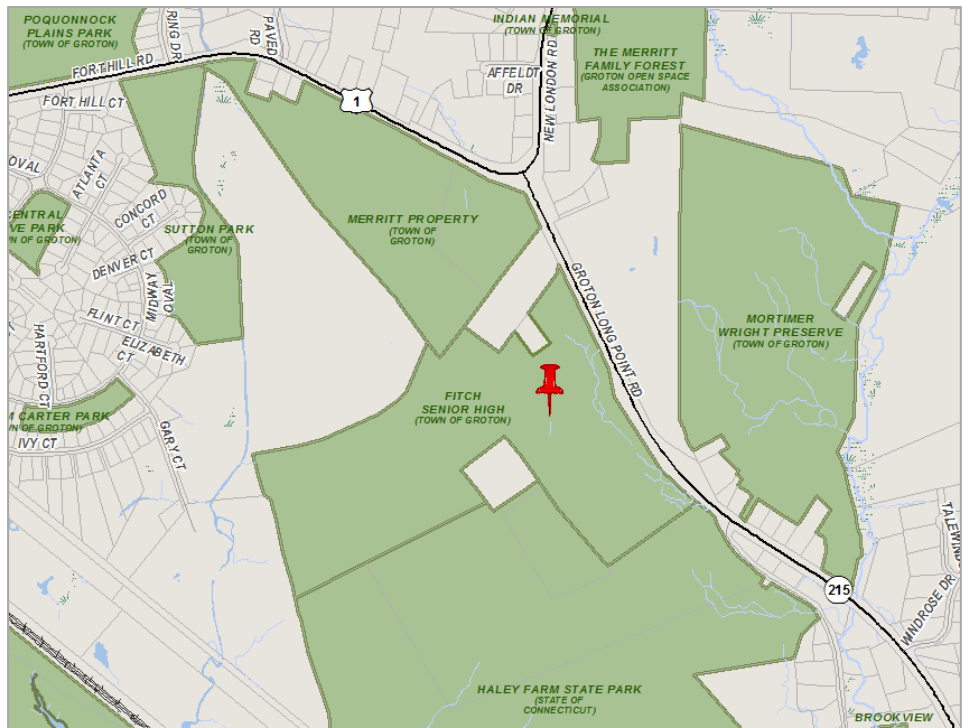

FITCH SENIOR HIGH

101 GROTON LONG POINT ROAD, GROTON CT 06340

OWNER: Town of Groton

HOURS: During Daylight Hours

DIRECTIONS:

From I-95 N & S, Take exit 88 for CT-117 toward Noank/Groton Long Point, Go South onto CT-117 S, Turn left onto Fort Hill Rd, Turn right onto Groton Long Point Rd, Turn right, At the traffic circle, take the 2nd exit, Destination will be on the right