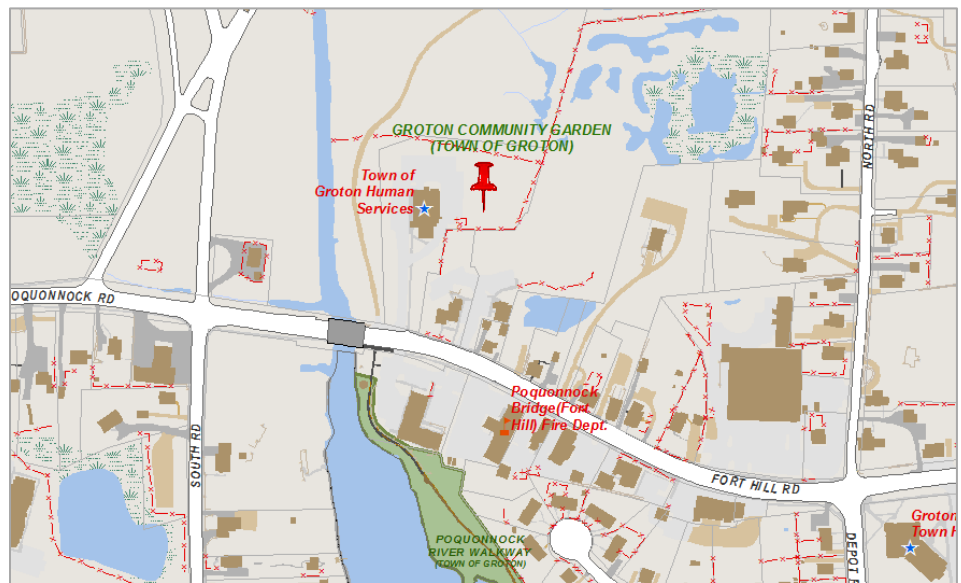

GROTON COMMUNITY GARDEN

2 FORT HILL ROAD, GROTON CT 06340

OWNER: Town of Groton

HOURS: During Daylight Hour

DIRECTIONS:

Behind Town of Groton Human Services

From I-95 N& S: Exit 88 south of Route 117 to Route 184. Left onto Route 184, Copp Family Park is located on the left between the intersections of Gungywamp Road and Buddington Road

Garden Information:

Groton Community Garden is intended to be a beautiful, safe, and peaceful place for individuals to cultivate flowers and vegetables.

Individuals must be 18 years or older.

There are over about 50 Plots available.