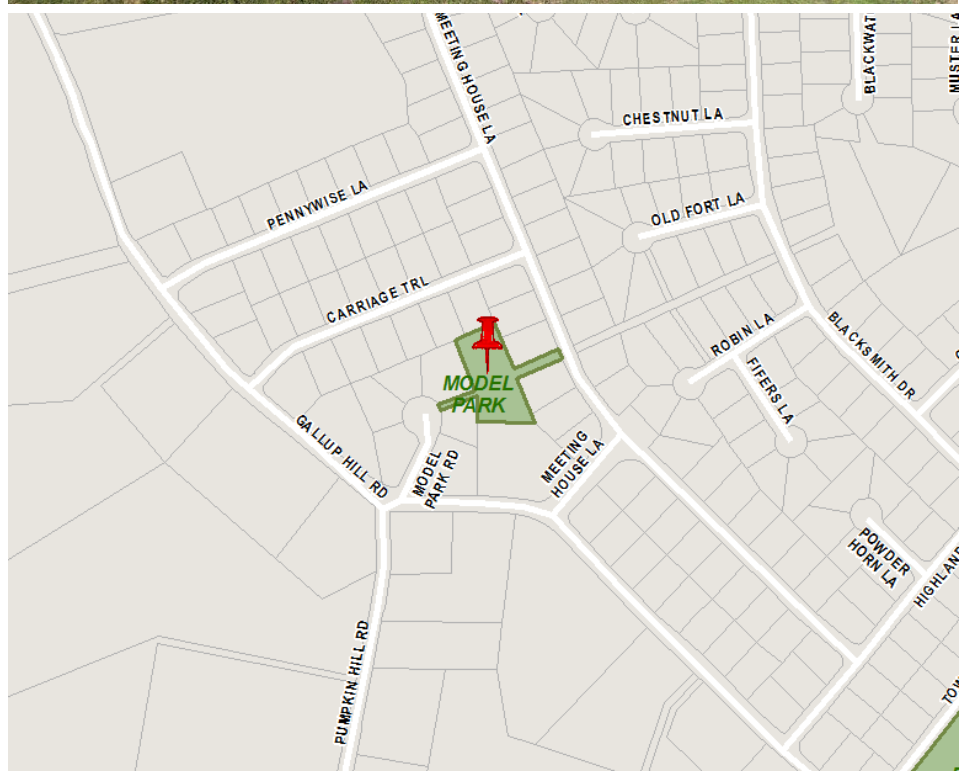

MODEL PARK PLAYGROUND

135R GALLUP HILL ROAD, LEDYARD CT 06339

OWNER: Town of Ledyard

HOURS: Dawn to Dusk

DIRECTIONS:

From I-95 S Take exit 89 toward Allyn St/Noank/Groton Long Point, Turn right onto Mystic St, Continue onto Cow Hill Rd, Continue onto Pumpkin Hill Rd, Turn right onto Gallup Hill Rd, Turn left onto Meetinghouse Ln, Turn left to stay on Meeting House Ln. Destination will be on the left.

From I-95 N Take exit 89 toward Allyn St/Noank/Groton Long Point, Turn left onto Mystic St, Continue onto Cow Hill Rd, Continue onto Pumpkin Hill Rd, Turn right onto Gallup Hill Rd, Turn left onto Meetinghouse Ln, Turn left to stay on Meeting House Ln. Destination will be on the left

Park Information:

This small play area, which has a swing set, is located at 133 R Gallup Hill Road in the Highlands' section of Ledyard.