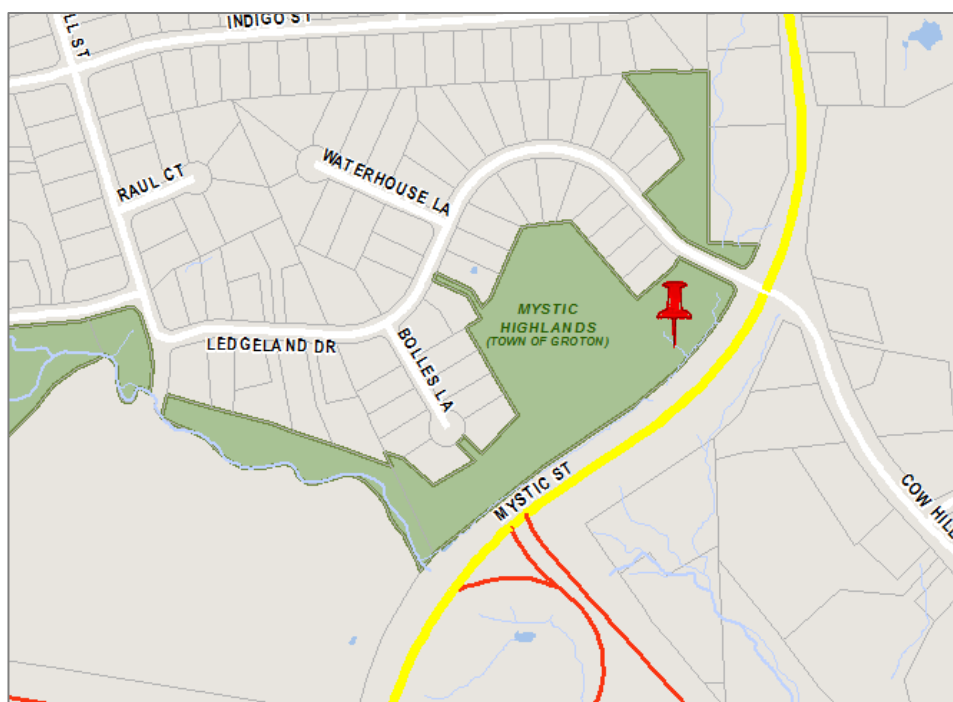

MYSTIC HIGHLANDS

0 LEDGELAND DRIVE, GROTON CT 06340

OWNER: Town of Groton
HOURS: During Daylight Hours

DIRECTIONS:

From I-95 N & S, Take exit 89 for Allyn St, Go North onto State Hwy 614 / Allyn St, Allyn St turns into Mystic St, Turn left onto Ledgeland Dr, Destination will be on the left

Park Information:

Mystic Highlands Park is a 7+ acre neighborhood park. Park amenities include a playground and swings for children ages 5-12. The park is mostly wooded. The park can be accessed from paved and stone paths from Ledgeland Drive and Bolles Lane.