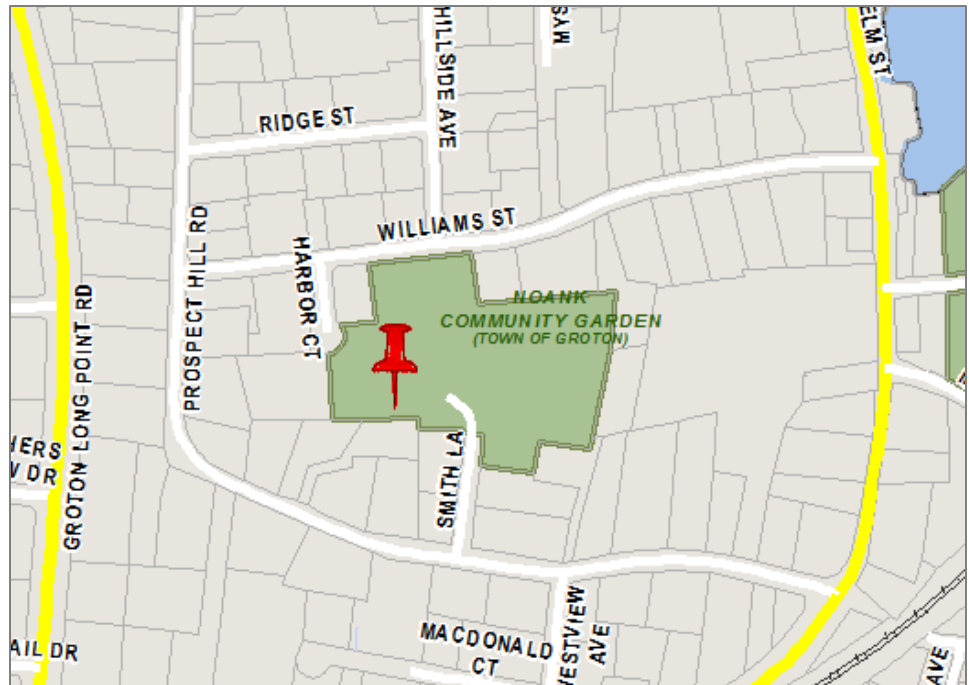

NOANK COMMUNITY GARDEN

42 SMITH LANE, GROTON CT 06340

OWNER: Town of Groton
HOURS: During Daylight Hours

DIRECTIONS:

From I-95 N & S, Take exit 89 for Allyn St, Go South onto State Hwy 614 / Allyn St, Continue onto W Mystic Ave, Turn right onto CT-215 E/Noank Rd (Continue to follow CT-215 E), Turn right onto Williams St, Destination will be on the left.

Park Information:

Noank Community Garden was once the site of Noank Community School. Plans for the garden include converting the six acres of land back into its original form for agricultural use, adding an educational component for gardening at the same time creating an attractive, park-like setting.