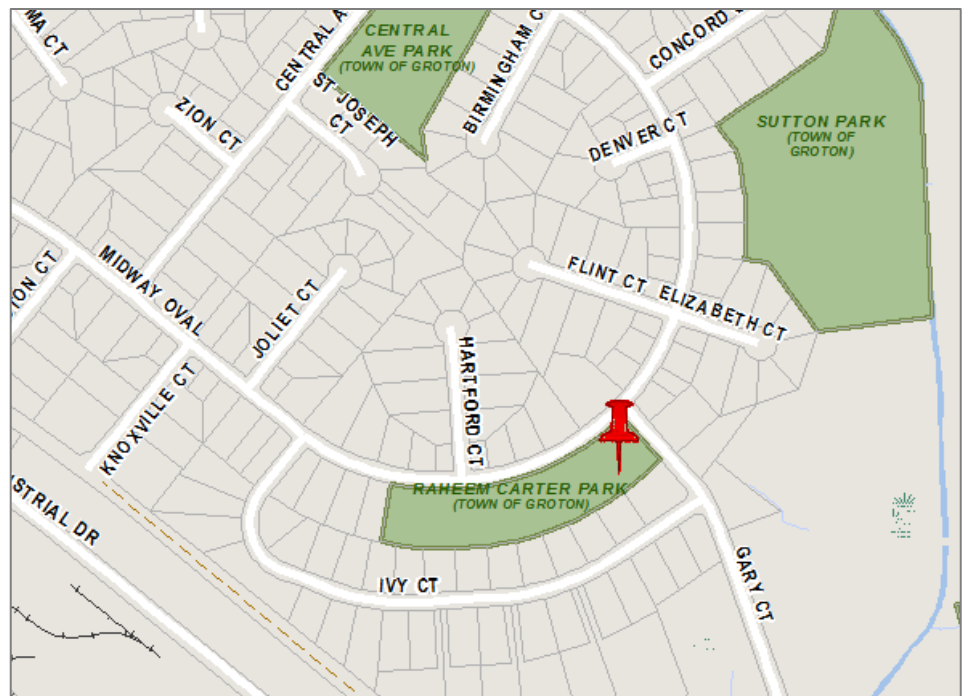

# RAHEEM CARTER PARK

105 MIDWAY OVAL, GROTON CT 06340

**OWNER:** Town of Groton  
**HOURS:** During Daylight Hours

#### DIRECTIONS:

From I-95 N & S, Take exit 88 for CT-117 toward Noank/Groton Long Point, Go South onto CT-117 S (North Rd), Turn left onto Fort Hill Rd, Turn right onto Central Ave, At the traffic circle, take the 3rd exit onto Midway Oval, Destination will be on the left.

#### Park Information:

Raheem Carter Park is a 3+ acre neighborhood park. Park amenities include a playground for children ages 5-12 and an open grass field.