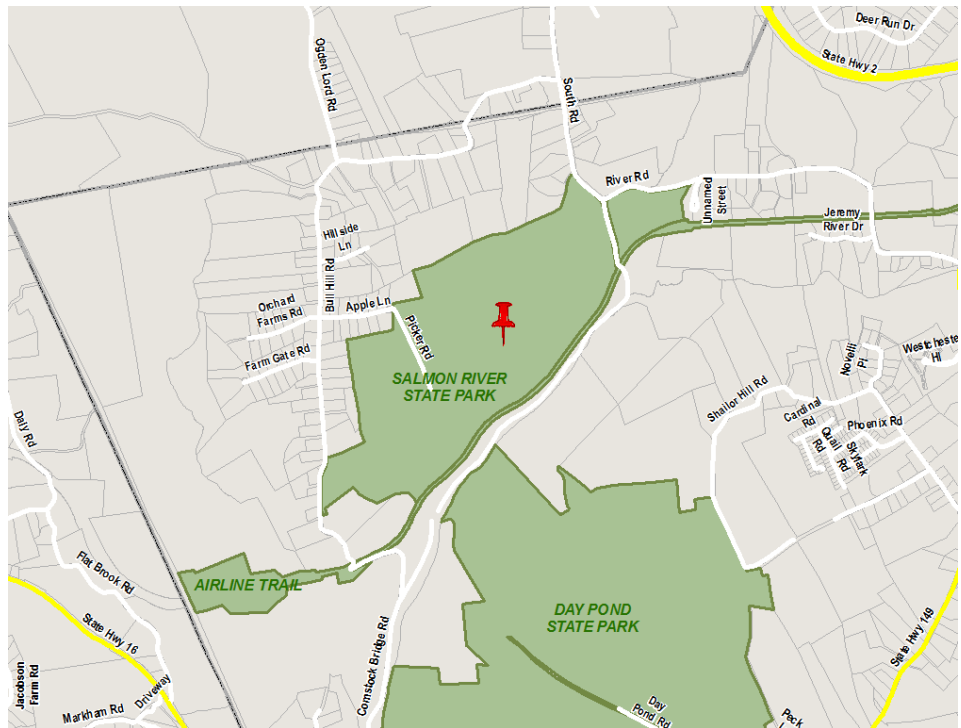

SALMON RIVER STATE PARK

0 BULL HILL RD COLCHESTER, CT 06415

OWNER: State of Connecticut

HOURS: Dawn to Dusk

DIRECTIONS:

Head southeast on CT-2 E, Take exit 16 for CT-149 toward Westchester/Moodus, Turn right onto CT-149 S/Westchester Rd, Turn right onto River Rd, Turn left to stay on River Rd.

Head northwest on CT-2 W, Take exit 16 for CT-149 toward Westchester/Moodus, Turn right onto CT-149 S/Westchester Rd, Turn right onto River Rd, Turn left to stay on River Rd

Park Information:

Activities including field sports, fishing, hiking, letterboxing, hunting and picnicking. Facilities include picnic tables and pit toilets.