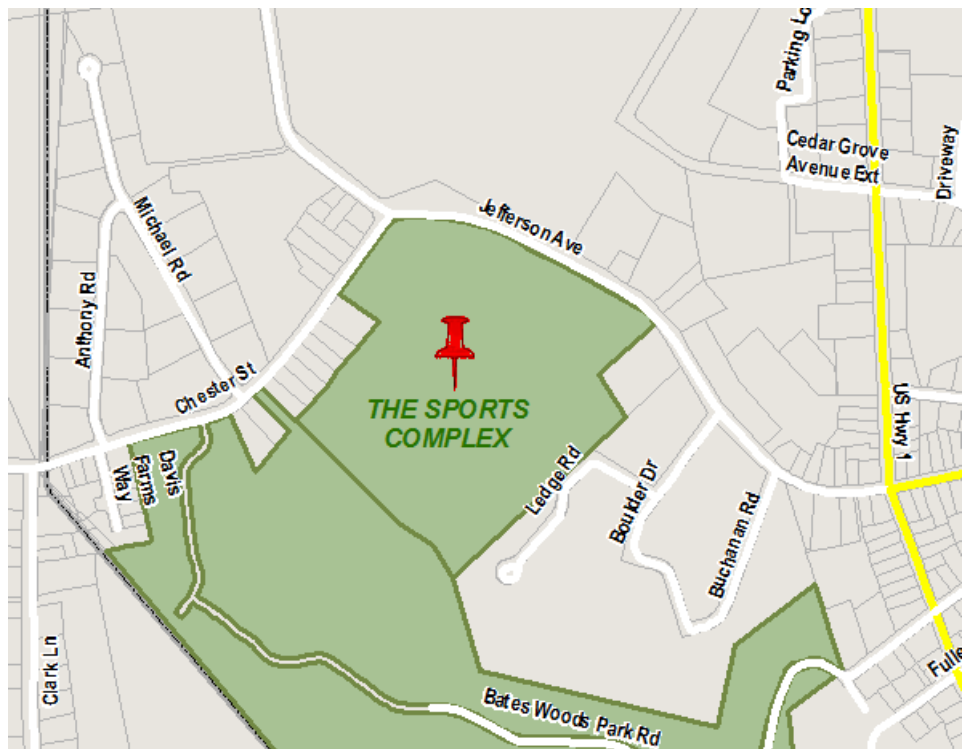

THE SPORTS COMPLEX

490 JEFFERSON AVE, NEW LONDON, CT 06320

OWNER: City of New London

HOURS: During Daylight Hours

DIRECTIONS:

From I-95 N Take exit 82A for Frontage Rd toward New London, Slight right onto Vauxhall St, Turn right onto Phillips St, Turn left onto Jefferson Ave, Destination will be on the right.

From I-95 S Take exit 82 for CT-85/Broad St toward Waterford, Turn left onto CT-85 S/Broad St, Turn right onto Jefferson Ave, Destination will be on the right.

Park Information:

Located on 23 acres on the west side of New London, The Sports Complex consist of the six tennis courts, track, two recreation fields, a softball field, grass recreation field and stadium seating for 3,500. The school athletic program uses these fields.