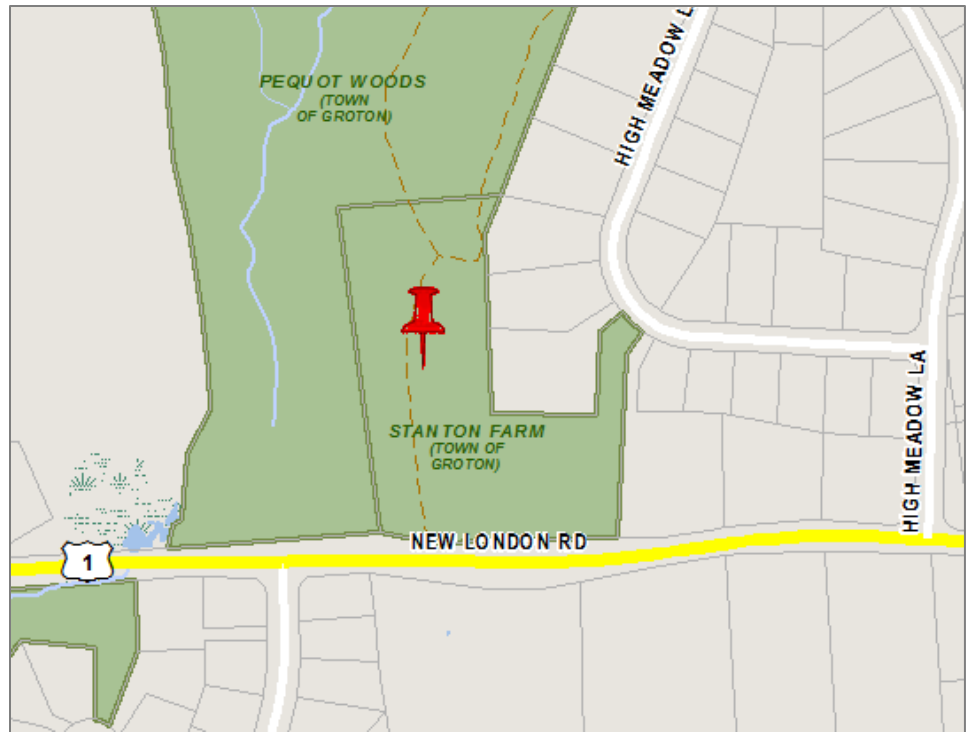

# STANTON FARM

0 HIGH MEADOW LANE, GROTON CT 06340

**OWNER:** Town of Groton  
**HOURS:** During Daylight Hours

### DIRECTIONS:

From I-95 N & S, Take exit 89 for Allyn St, Go South onto State Hwy 614/Allyn St, Turn right onto US-1 S, Destination will be on the right.

### Park Information:

Stanton Farm Park is a 5 acre neighborhood park that contains a playground. On road parking is available. The park abuts Pequot Woods open space where there are numerous hiking trails. The park also contains a small grassy open space.

**GROTON**  
PARKS & RECREATION