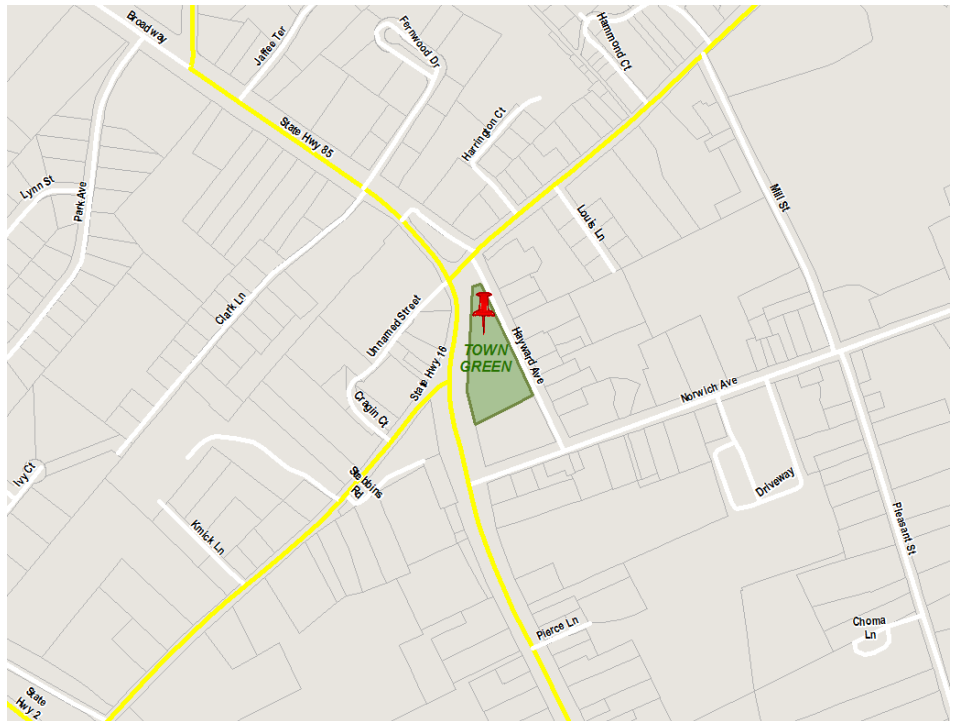

TOWN GREEN

0 MAIN STREET COLCHESTER, CT 06415

OWNER: Town of Colchester

HOURS: Dawn to Dusk

DIRECTIONS:

From CT-2E Take exit 18 for CT-16 toward Colchester, Turn right onto CT-16 E/Middletown Rd, Continue to follow CT-16 E, Turn left onto Main St, Turn right to stay on Main St, Turn right onto Hayward Ave, Destination will be on the right.

From CT-2W Take exit 18 for CT-16 toward Colchester/ Middletown, Turn right onto CT-16 E/Linwood Ave, Turn left onto Main St, Turn right to stay on Main St, Turn right onto Hayward Ave, Destination will be on the right.

Park Information:

Located at the intersection of Norwich Ave and Main Street the Town Green is host to many town events. A gazebo and softball field are also located here.