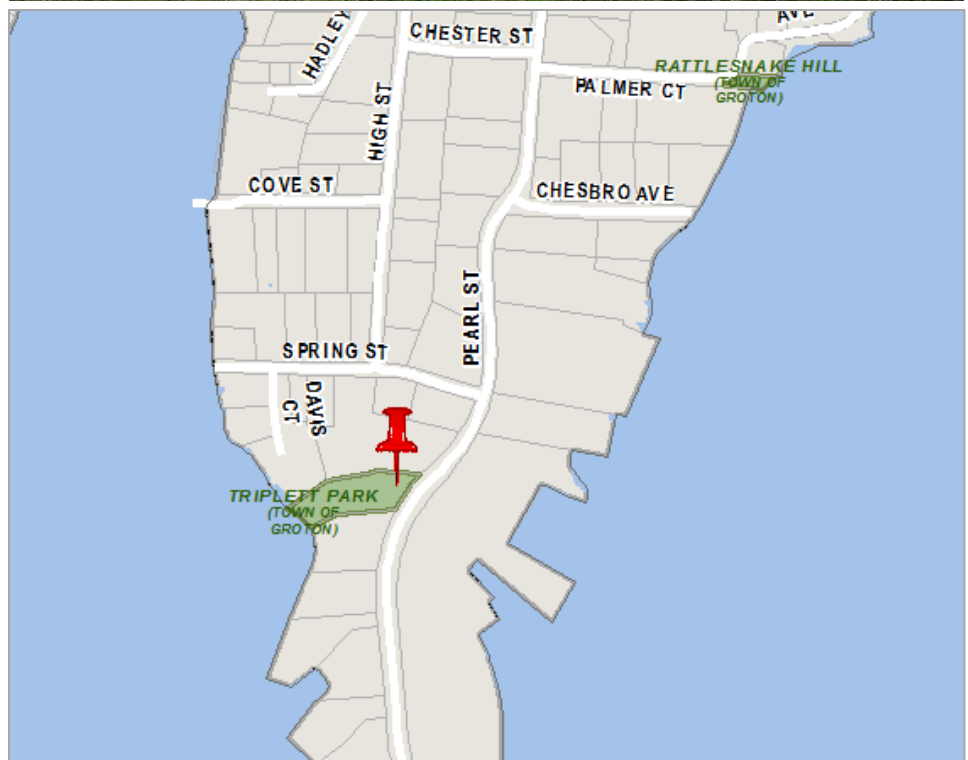

TRIPLETT PARK

0 PEARL STREET (NOANK), GROTON CT 06340

OWNER: Town of Groton
HOURS: During Daylight Hours

DIRECTIONS:

I-95 N & S: I-95: Take Exit 89 for Allyn St, Go south on State Hwy 614/Allyn St, Continue onto W Mystic Ave, Turn right onto CT-215E / Noank Rd (Noank Rd then turns into Elm St), Turn left onto Mosher Ave, Turn right onto Ward Ave, Turn left onto Main St, Turn right onto Pearl St, Stay on Pearl St and Destination will be on the right.

Park Information:

Triplet Park is a .5 acre park. There is a bench to sit and enjoy views into the cove. There is a small pull off for parking for 1 or 2 cars.