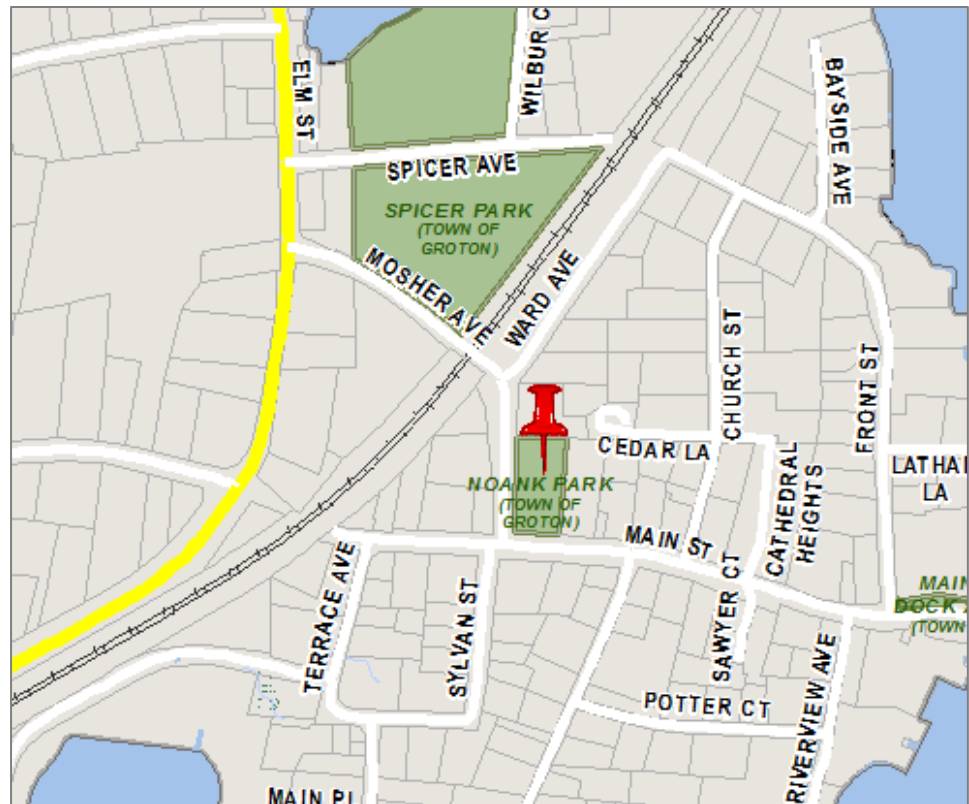

NOANK PARK

31 MAIN STREET (NOANK), GROTON CT 06340

OWNER: Town of Groton
HOURS: During Daylight Hours

DIRECTIONS:

From I-95 N & S, Take exit 89 for Allyn St, Go South onto State Hwy 614 / Allyn St, Continue onto W Mystic Ave, Turn right onto CT-215 E/Noank Rd (Continue to follow CT-215 E), Turn left onto Mosher Ave, Turn right onto Ward Ave, Destination will be on the left.

Park Information:

Noank Park is a .5 acre park neighborhood park. Park amenities include a basketball court, tennis court and two playground structures.

GROTON
PARKS & RECREATION