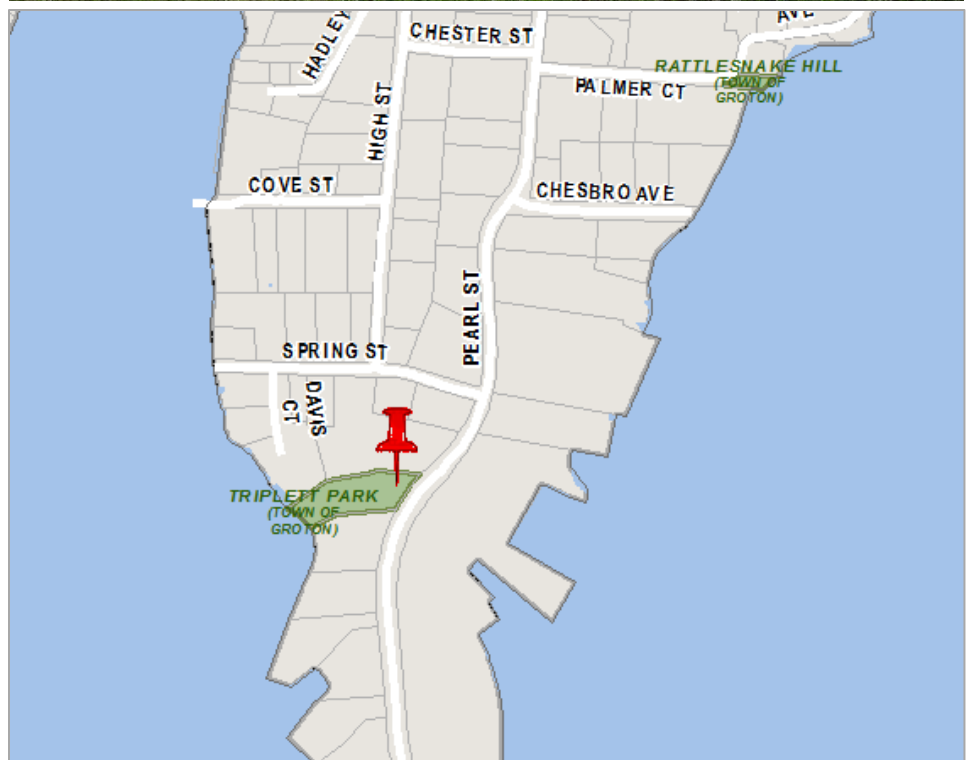

TRIPLETT PARK

0 PEARL STREET (NOANK), GROTON CT 06340

OWNER: Town of Groton
HOURS: During Daylight Hours

DIRECTIONS:

I-95 N & S: I-95: Take Exit 89 for Allyn St, Go south on State Hwy 614/Allyn St, Continue onto W Mystic Ave, Turn right onto CT-215E / Noank Rd (Noank Rd then turns into Elm St), Turn left onto Mosher Ave, Turn right onto Ward Ave, Turn left onto Main St, Turn right onto Pearl St, Stay on Pearl St and Destination will be on the right.

Park Information:

Triplet Park is a .5 acre park. There is a bench to sit and enjoy views into the cove. There is a small pull off for parking for 1 or 2 cars.

GROTON
PARKS & RECREATION